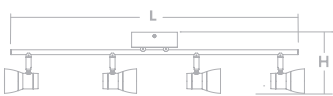

ORDERING INFORMATION

MODEL

GGEF0618L30D1PC