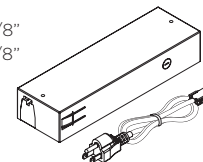

POWER SUPPLY (ONLY NEEDED IF ORDERING MORE THAN 72W OF PANELS)

(additional)	Watts	L	W	D
LCX-PWR36	36W	7-1/2"	2-1/2"	1-1/8"
LCX-PWR72	72W	7-1/2"	2-1/2"	1-1/8"

Each power supply includes (1) one:
- AC power cord
- DC input cord (10' long)