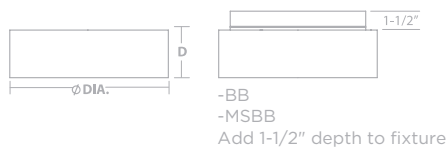

RELATED PRODUCTS

Pendant, p. 86