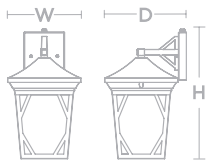

ORDERING INFORMATION

MODEL

CAMW0814MBK