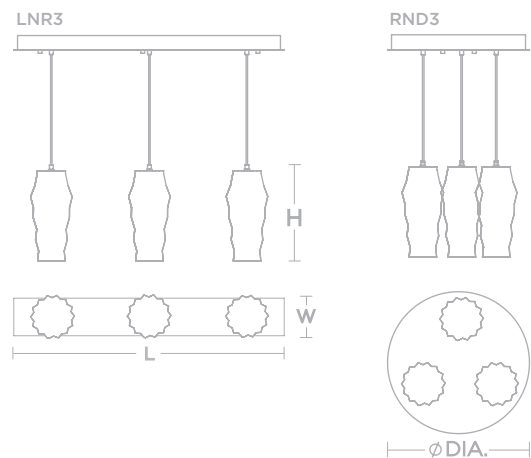

HEIGHT	12" H
DIAMETER	5" DIA.
LIGHT SOURCE	(1) LAMP
WATTAGE	60W (MAX)*
GLASS	Clear or White

ORDERING INFORMATION

SERIES	GLASS
CNDP05MB	CL Clear WH White

Ex: CNDP05MBWH

CANDACE MULTI

Faceted glass
 9 ft. adjustable cord
 Medium base socket 60W Max* (lamps not included)

	LNR3	RND3
HEIGHT	12" H	12" H
DIAMETER	-	18" DIA.
LENGTH	36" L	-
WIDTH	5" W	-
LIGHT SOURCE	(3) LAMPS	-
WATTAGE	60W (MAX)*	-
GLASS	Clear or White	-

ORDERING INFORMATION

SERIES	GLASS	CANOPY
CNDP05MB	CL Clear WH White	LNR3 (3) Light Linear RND3 (3) Light Round

Ex: CNDP05MBWHRND3

*Sockets can be labeled for reduced wattage upon request.

PENDANT

AUSTIN

Square bar stock frame construction
Bronze frame and copper mesh screen
3 ft. adjustable rigid stem included, expandable up to 9 ft.
Medium base socket 60W Max* (lamps not included)