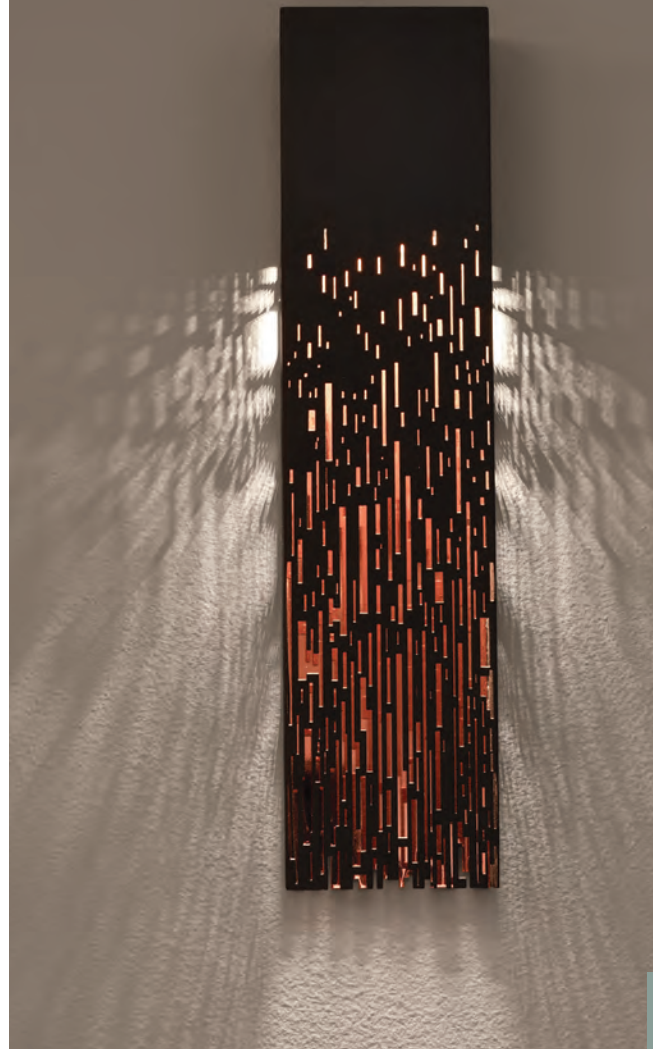

EMBERS

Indirect light with wall wash effect
Intricate metal design
Polished copper backplate

HEIGHT	19" H
WIDTH	4-1/2" W
DEPTH	2-1/2" D
SOURCE LUMENS	1000
WATTAGE	12W
VOLTAGE	120-277V
COLOR TEMP	3000K
CRI	>90
DIMMING	0-10V
FINISH	Black

ORDERING INFORMATION

MODEL
EBR50519L30D2BK

SCONCE