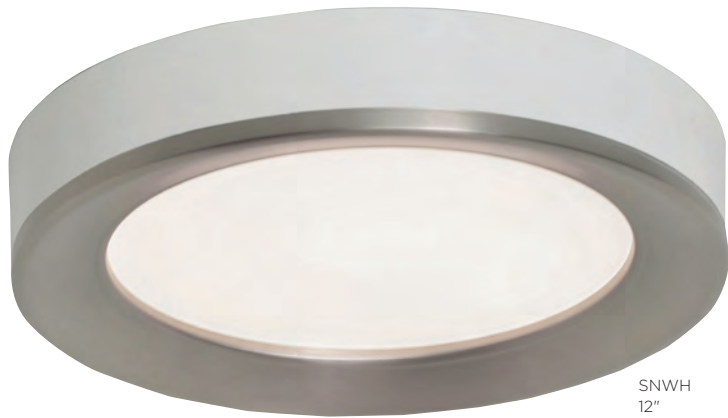

SNWH
12"

ALTA

Metal housing
Edge-lit light panel
Low profile design

DEPTH	2" D	2" D
DIAMETER	12" DIA.	16" DIA.
SOURCE LUMENS	1400	2600
DELIVERED LUMENS	740	1280
WATTAGE	17.5W	35W
VOLTAGE	120V (D1) or 120-277V (D2)	
COLOR TEMP	3000K	
CRI	>90	
DIMMING	TRIAC/ELV (D1) or 0-10V (D2)	
FINISH	Black/Chrome or Satin Nickel/White	

ORDERING INFORMATION

SERIES	FINISH
AAF121400L30D1 12"	BKPC Black/Chrome
AAF121400L30D2 12"	SNWH Satin Nickel/White
AAF162600L30D1 16"	
AAF162600L30D2 16"	

Ex: AAF162600L30D1SNWH