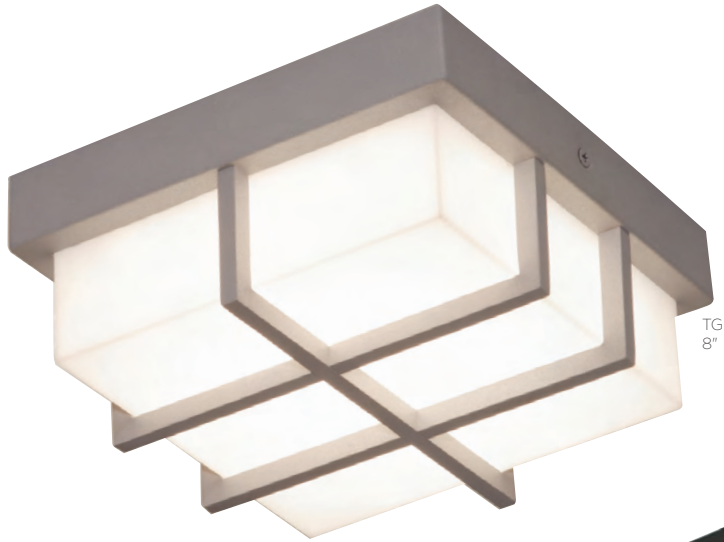

ORDERING INFORMATION

SERIES		FINISH	OPTION
BMW5171800L30MV	14"	BZ Textured Bronze	BLANK Standard
BMW5212800L30MV	21"	TG Textured Grey	-PC Photocell

Ex: BMW5212800L30MVTG

BZ
14"

TG
21"

OUTDOOR

TG
8"

BZ
12"