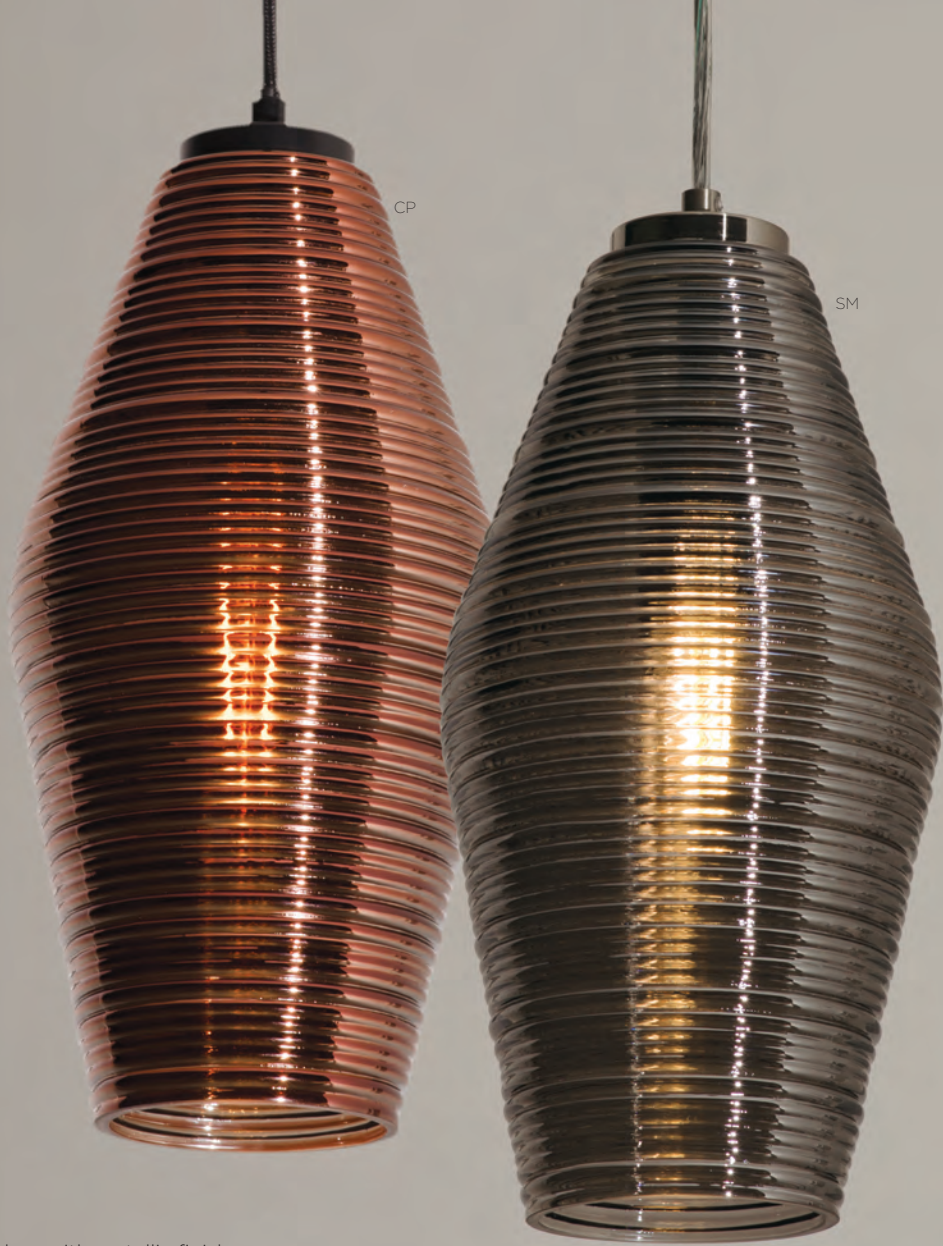

ORDERING INFORMATION

MODEL
MHNPO407L30D2BC

Lit

Unlit

PENDANT

MILA

Hand-blown ribbed glass with metallic finish
 9 ft. adjustable cord
 Medium base socket 60W Max* (lamps not included)

HEIGHT	12-3/4" H
DIAMETER	6" DIA.
LIGHT SOURCE	(1) LAMP
WATTAGE	60W (MAX)*
FINISH	Copper or Smoke