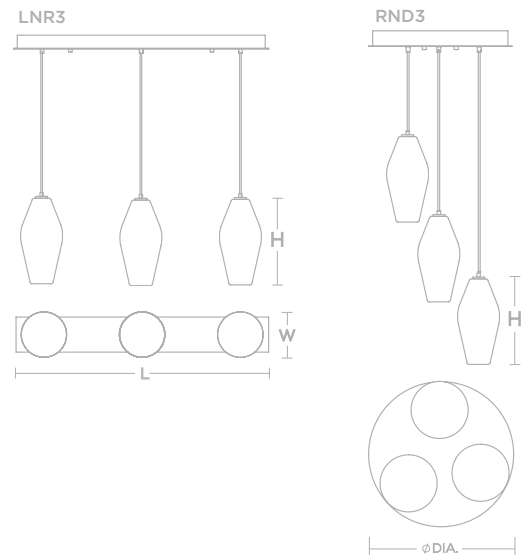

ORDERING INFORMATION

SERIES	GLASS	CANOPY
MLAP13	CP Copper with Black canopy SM Smoke with Satin Nickel canopy	LNR3 (3) Light Linear RND3 (3) Light Round

Ex: MLAP13CPLNR3

*Sockets can be labeled for reduced wattage upon request.