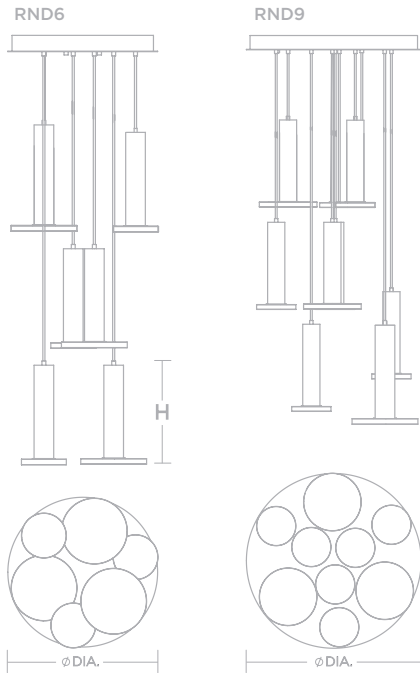

LUNA MULTI

Durable metal construction
Smooth white acrylic diffuser
9 ft. adjustable cord

	RND6	RND9
HEIGHT	12-3/8" H	12-3/8" H
DIAMETER	18" DIA.	24" DIA.
SOURCE LUMENS	8100	11700
DELIVERED LUMENS	5376	7641
WATTAGE	81W	117W
VOLTAGE	120V	
COLOR TEMP	3000K	
CRI	>90	
DIMMING	TRIAC/ELV	
FINISH	Black or White	

ORDERING INFORMATION

SERIES	FINISH	CANOPY
LNAP99L30D1	BK Black WH White	RND6 (6) Light Round RND9 (9) Light round

Ex: LNAP99L30D1BKRND6

PENDANT