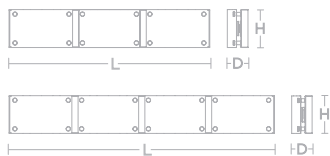

ORDERING INFORMATION

MODEL

GLCV220524L30D1PC 22" (3-LIGHT)
GLCV310532L30D1PC 30" (4-LIGHT)