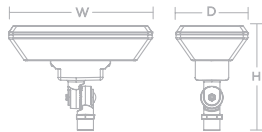

LED FLOOD

Die-cast aluminum construction
Clear polycarbonate prismatic diffuser
Minimum starting temp -4° F/-20° C

HEIGHT	4" H	4" H	4" H
WIDTH	8" W	8" W	8" W
DEPTH	5-7/8" D	5-7/8" D	5-7/8" D
SOURCE LUMENS	900	1500	4000
DELIVERED LUMENS	790	1350	2900
WATTAGE	9W	13.5W	28W
VOLTAGE	120V		
COLOR TEMP	5000K		
CRI	>80		
FINISH	Black		

ORDERING INFORMATION

MODEL

TPDW70050LBK*	9W
TPDW1300L50BK*	13.5W
TPDW4000L50BK	28W