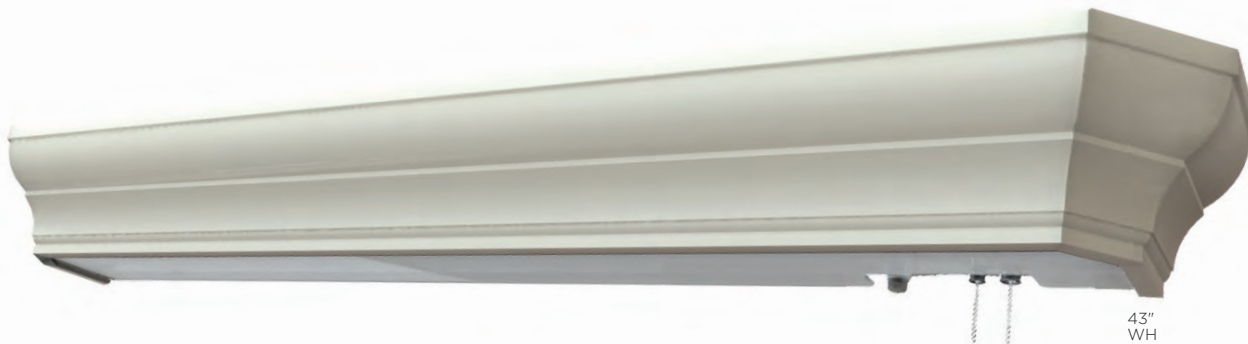

43"
WH

HINSDALE

Solid wood crown molding frame
White acrylic bottom and clear top diffuser
Provides 50 footcandles of reading light over bed
4-way pull switch
Night light

LENGTH	43" L	55" L
HEIGHT	6" H	6" H
DEPTH	7-1/4" D	7-1/4" D
SOURCE LUMENS	1350 up/2700 down	1800 up/3600 down
WATTAGE	36W	46W
VOLTAGE	120V	
COLOR TEMP	3000K	
CRI	>90	
FINISH	Ivory or White	

ORDERING INFORMATION

SERIES		FINISH
HDB434000L30EN	43"	PI Ivory
HDB555400L30EN	55"	WH White

Ex: HDB434000L30ENWH