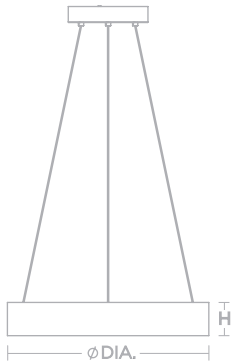

HEIGHT	10-1/2" H
DIAMETER	24" DIA.
LIGHT SOURCE	(5) LAMPS
WATTAGE	60W (MAX)*
FINISH	Bronze/Copper

ORDERING INFORMATION

MODEL
AUNP24MBBZ

RELATED PRODUCTS

Sconce, p. 97
Ceiling, p. 162

*Sockets can be labeled for reduced wattage upon request.

HEIGHT	3-3/8" H
DIAMETER	19-7/8" DIA.
SOURCE LUMENS	3000
DELIVERED LUMENS	1918
WATTAGE	36W
VOLTAGE	120V
COLOR TEMP	3000K
CRI	>90
DIMMING	TRIAC/ELV
FINISH	Black/Gold

ORDERING INFORMATION

MODEL

RVP20L30D1BKGD

RELATED PRODUCTS

Sconce, p. 97

Ceiling, p. 183

PENDANT

BOON DRUM

Decorative cut metal
 Edge-lit light panel
 Low-profile design
 Powder coat finish
 9 ft. adjustable cable

HEIGHT	8-1/2" H
DIAMETER	20" DIA.
SOURCE LUMENS	3000
DELIVERED LUMENS	1918
WATTAGE	36W
VOLTAGE	120V
COLOR TEMP	3000K
CRI	>90
DIMMING	TRIAC/ELV
FINISH	Black or White