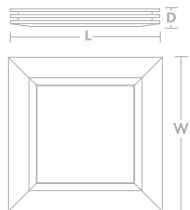

ORDERING INFORMATION

SERIES	FINISH
SLF12121100L30D1	SN Satin Nickel WH White

Ex: SLF12241800L30D1SN

RELATED PRODUCTS
Linear, p. 316

WH