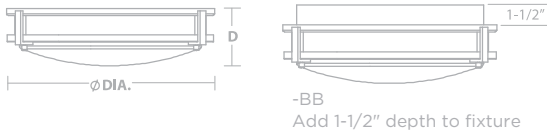

-BB
Add 1-1/2" depth to fixture

CARLISLE SEMI-FLUSH

Metal trim bands
White acrylic diffuser

DEPTH	8-3/4" D	9-1/4" D	10-1/4" D
DIAMETER	12" DIA.	14" DIA.	24" DIA.
SOURCE LUMENS	1200	2400	3100
DELIVERED LUMENS	967	1810	2947
WATTAGE	12W	27W	35W
VOLTAGE	120V		
COLOR TEMP	Adjustable 3000K/3500K/4000K		
CRI	>90		
DIMMING	TRIAC/ELV		
FINISH	Satin Nickel