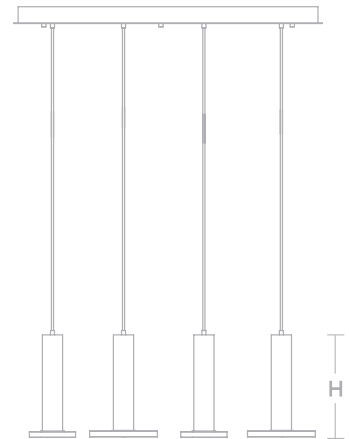

LUNA MULTI

Durable metal construction
Smooth white acrylic diffuser
9 ft. adjustable cord

HEIGHT	12-3/8" H
LENGTH	36" L
WIDTH	7-7/8" W
SOURCE LUMENS	5400
DELIVERED LUMENS	3584
WATTAGE	54W
VOLTAGE	120V
COLOR TEMP	3000K
CRI	>90
DIMMING	TRIAC/ELV
FINISH	Black or White

ORDERING INFORMATION

SERIES	FINISH	CANOPY
LNAP99L30D1	BK Black WH White	LNR4 (4) Light Linear

Ex: LNAP99L30D1BKLNR4