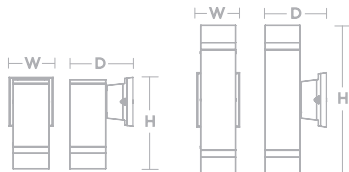

ORDERING INFORMATION

MODEL

EDDW0608LAJMV BK 8" (1-LIGHT)
EDDW0612LAJMV BK 12" (2-LIGHT)