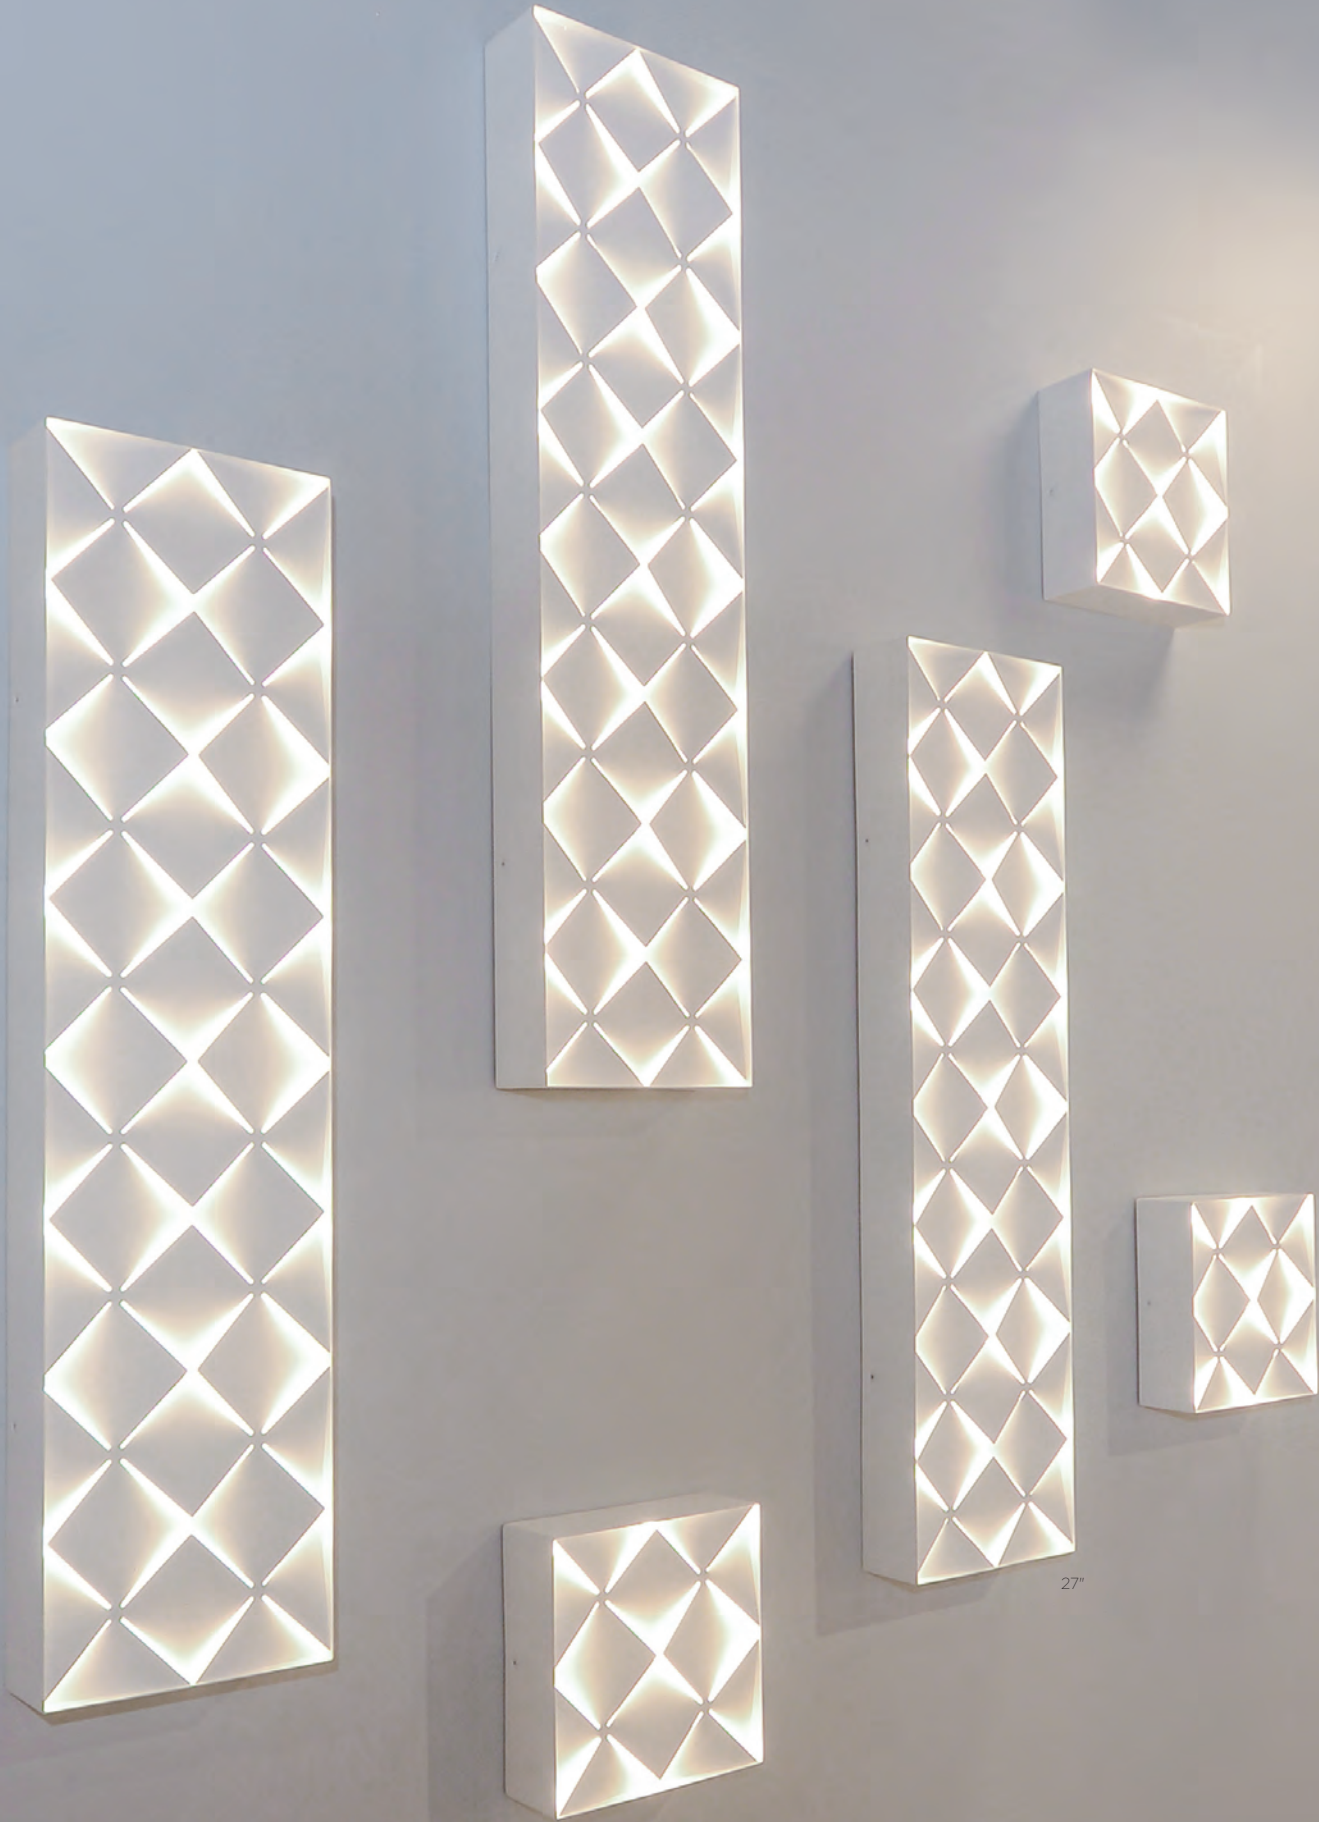

Pendant, p. 83
 Ceiling, p. 168
 Vanity, p. 225

BK

SB*

SN

SCONCE

COMMONS

Faceted design
 Cut and folded metal details
 Vertical or horizontal mounting

HEIGHT	7" H	27" H
WIDTH	7" W	7" W
DEPTH	2" D	2" D
SOURCE LUMENS	800	1600
DELIVERED LUMENS	266	612
WATTAGE	13W	24W
VOLTAGE	120-277V	
COLOR TEMP	3000K	
CRI	>90	
DIMMING	0-10V	
FINISH	White	