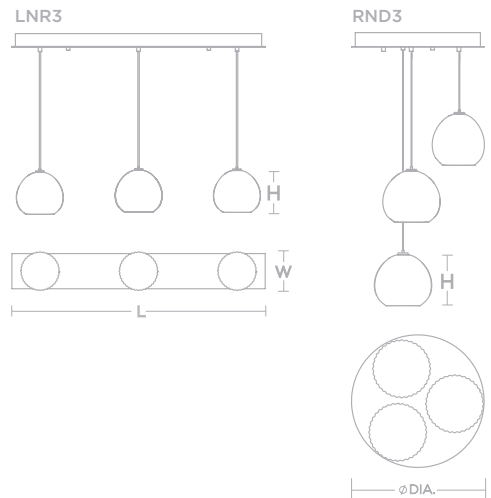

RND3

CLEO MULTI

Hand-blown frosted ribbed white glass
9 ft. adjustable cord
Medium base socket 60W Max* (lamps not included)

	LNR3	RND3
HEIGHT	12-1/2" H	12-1/2" H
DIAMETER	-	31" DIA.
LENGTH	48" L	-
WIDTH	13-3/4" W	-
LIGHT SOURCE	(3) LAMPS	-
WATTAGE	60W (MAX)*	-
FINISH	White	-

ORDERING INFORMATION

SERIES	CANOPY
CLEP13WH	LNR3 (3) Light Linear RND3 (3) Light Round

Ex: CLEP13WHRND3

*Sockets can be labeled for reduced wattage upon request.