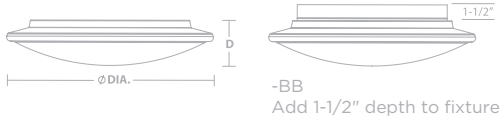

CAPRI

Metal trim band
White acrylic diffuser
Option: Emergency Battery Back-up (14" and 19" ONLY*)
See page 151 for more information.

DEPTH	3" D	3-7/16" D	4-3/16" D
DIAMETER	11" DIA.	14" DIA.	19" DIA.
SOURCE LUMENS	1600	2400	3100
DELIVERED LUMENS	1100	1755	2275
WATTAGE	17W	27W	35W
VOLTAGE	120V		
COLOR TEMP	Adjustable 3000K/3500K/4000K		
CRI	>90		
DIMMING	TRIAC/ELV		
FABRIC	Brushed Nickel or White		

ORDERING INFORMATION

SERIES	FINISH	OPTION
CFF111600LAJD1 11"	BN Brushed Nickel	BLANK Standard
CFF142400LAJD1* 14"	WH White	-BB Emergency Battery Back-Up
CFF193100LAJD1* 19"		

Ex: CFF142400LAJD1BN