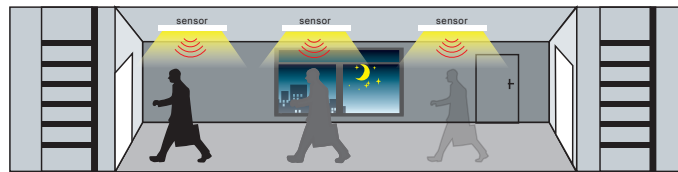

When motion is detected, fixtures switch to full light output.