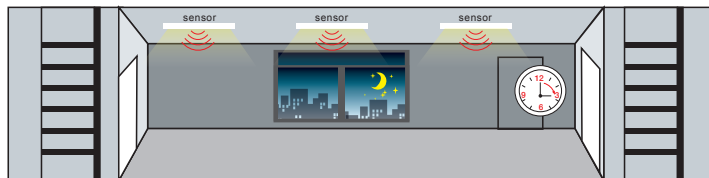

After standby period of no motion, fixtures return to desired dimming level (10%-50%).

LINEAR