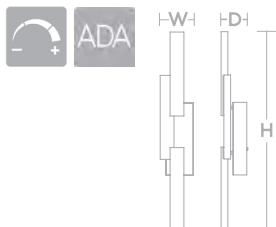

ORDERING INFORMATION

MODEL
IONS032015L30D2SN