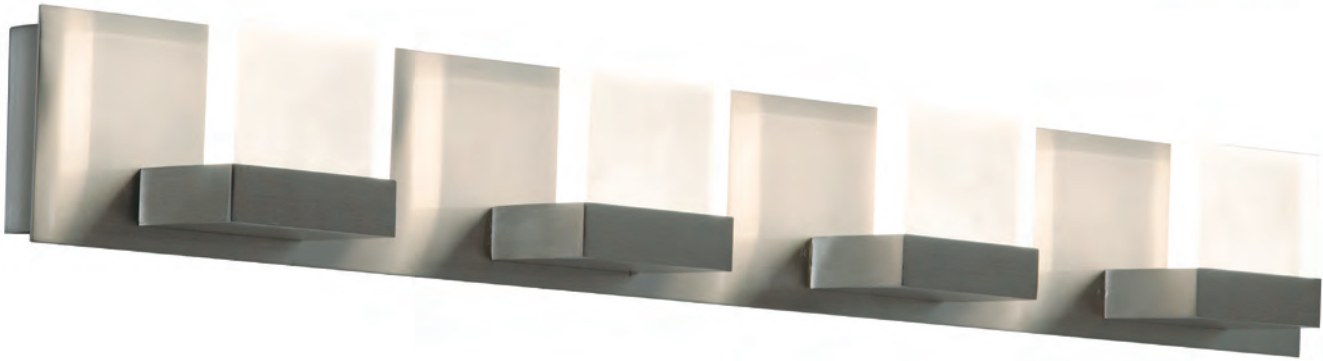

33"

ARLO

Durable metal construction
Frosted acrylic diffusers

LENGTH	25" L	33" L
HEIGHT	4" H	4" H
DEPTH	3-3/4" D	3-3/4" D
SOURCE LUMENS	3000	4000
DELIVERED LUMENS	2200	2850
WATTAGE	30W	40W
VOLTAGE	120V (D1) or 120-277V (MV)	
COLOR TEMP	3500K	
CRI	>90	
DIMMING	TRIAC/ELV (D1 ONLY)	
FINISH	Satin Nickel	

ORDERING INFORMATION

MODEL

ARLV250418L35D1SN*	25" (3-Light)
ARLV250418L35MVSN	25" (3-Light)
ARLV330424L35D1SN*	33" (4-Light)
ARLV330424L35MVSN	33" (4-Light)

RELATED PRODUCT
Sconce, p. 144