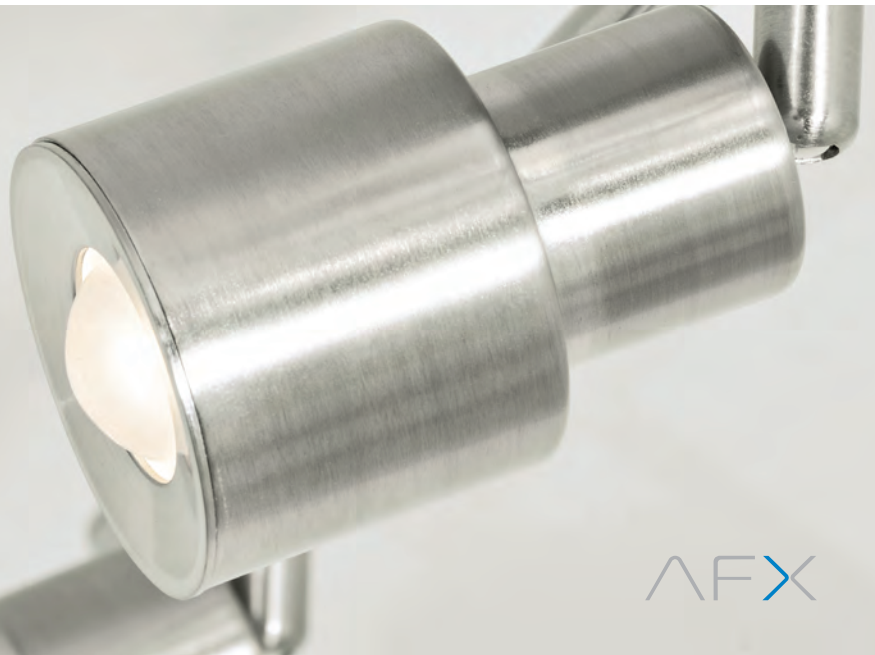

ORDERING INFORMATION

MODEL
CHRF4450L30SN

FIXED RAIL