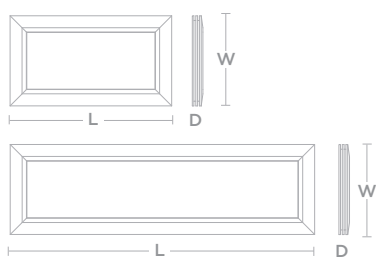

50"
WH

27"
SN

SLOANE

LED flat panel, low profile construction
Extruded metal frame

LENGTH	27" L	50-1/4" L
WIDTH	15" W	15" W
DEPTH	2" D	2" D
SOURCE LUMENS	1800	3200
WATTAGE	26W	39W
VOLTAGE	120V	
COLOR TEMP	3000K	
CRI	>90	
DIMMING	TRIAC/ELV	
FINISH	Satin Nickel or White	

ORDERING INFORMATION

SERIES		FINISH
SLF12241800L30D1	27"	SN Satin Nickel
SLL12483200L30D1	50"	WH White

Ex: SLF12241800L30D1SN

RELATED PRODUCTS:
Ceiling, p. 201