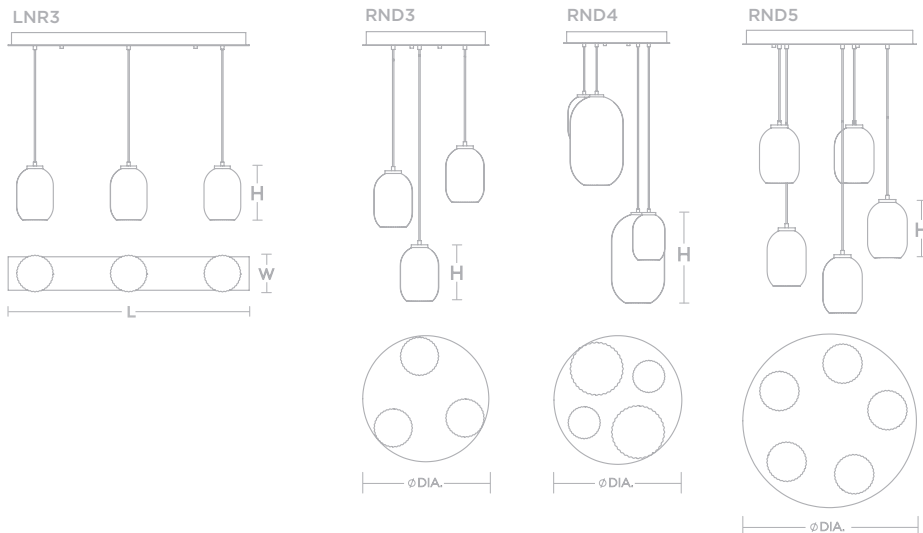

CALLIE MULTI

Hand-blown frosted ribbed white glass
9 ft. adjustable cord
Medium base socket 60W Max* (lamps not included)

	LNR3	RND3	RND4	RND5
HEIGHT	8" H	8" H	15-1/2" H	8" H
DIAMETER	-	18" DIA.	18" DIA.	24" DIA.
LENGTH	36" L	-	-	-
WIDTH	5-1/2" W	-	-	-
LIGHT SOURCE	(3) LAMPS	(3) LAMPS	(4) LAMPS	(5) LAMPS
WATTAGE	60W (MAX)*			
FINISH	White			

ORDERING INFORMATION

MODEL

- CALP05WHLNR3 (3) Light Linear
- CALP05WHRND3 (3) Light Round
- CALP99WHRND4 (4) Light Round
- CALP05WHRND5 (5) Light Round

*Sockets can be labeled for reduced wattage upon request.

PENDANT