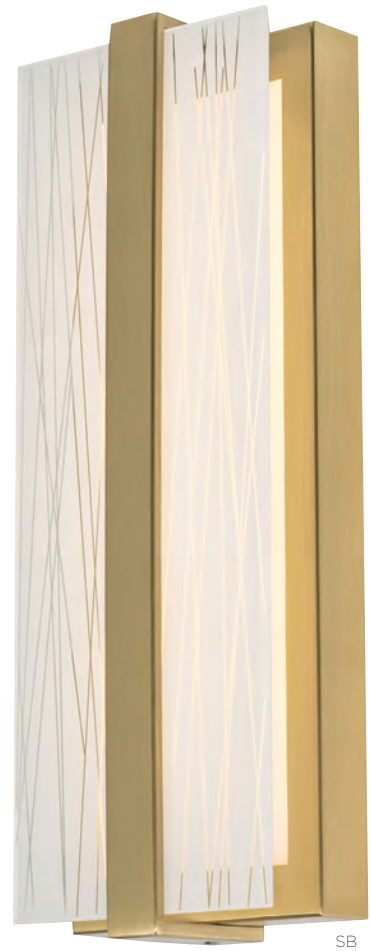

GALLERY

Metal backplate and decorative band
Clear glass with printed pattern

HEIGHT	14" H
WIDTH	5" W
DEPTH	2-1/2" D
SOURCE LUMENS	1200
DELIVERED LUMENS	426
WATTAGE	15W
VOLTAGE	120V
COLOR TEMP	3000K
CRI	>90
DIMMING	TRIAC/ELV
FINISH	Satin Brass or Satin Nickel

ORDERING INFORMATION

SERIES	FINISH
GLYS140512L30D1	SB Satin Brass SN Satin Nickel

Ex: GLYS140512L30DISB