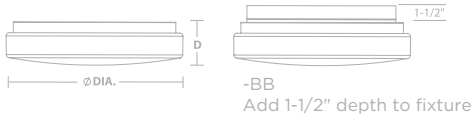

CIRRUS

White acrylic diffuser
Option: Emergency Battery Back-up (14" and 19" ONLY*)
See page 151 for more information.

DEPTH	3" D	3" D	3" D
DIAMETER	11" DIA.	14" DIA.	19" DIA.
SOURCE LUMENS	1600	2400	3100
DELIVERED LUMENS	1258	1600	2236
WATTAGE	17W	27W	35W
VOLTAGE	120V		
COLOR TEMP	Adjustable 3000K/3500K/4000K		
CRI	>90		
DIMMING	TRIAC/ELV		
FINISH	White		

ORDERING INFORMATION

MODEL	OPTION
C2F111600LAJD1 11"	BLANK Standard
C2F142400LAJD1* 14"	-BB Emergency Battery Back-Up
C2F193100LAJD1* 19"