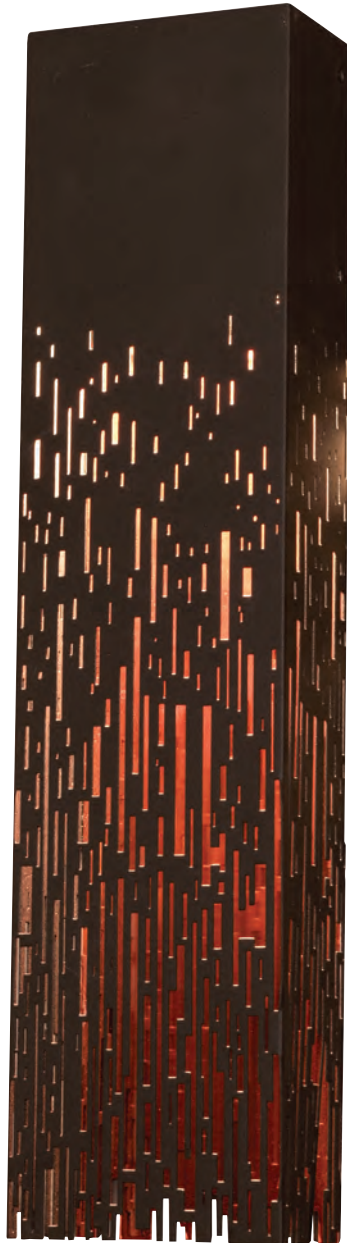

EMBERS

Indirect light with wall wash effect
Intricate metal design
Polished copper backplate

HEIGHT	19" H
WIDTH	4-1/2" W
DEPTH	2-1/2" D
SOURCE LUMENS	1000
WATTAGE	12W
VOLTAGE	120-277V
COLOR TEMP	3000K
CRI	>90
DIMMING	0-10V
FINISH	Black

ORDERING INFORMATION

MODEL
EBR50519L30D2BK

SCONCE