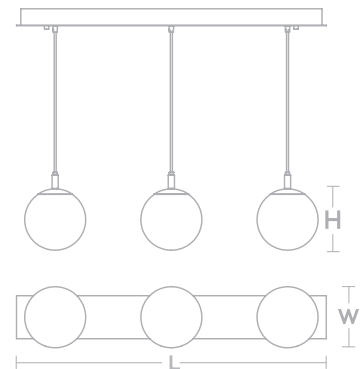

LORETTO MULTI

White glass diffuser
9 ft. adjustable cord
Medium base socket 60W Max* (lamps not included)

HEIGHT	7" H
LENGTH	36" L
WIDTH	7" W
LIGHT SOURCE	(3) LAMP
WATTAGE	60W (MAX)*
FINISH	Black or Satin Nickel

ORDERING INFORMATION

SERIES	FINISH	CANOPY
L RTP07MB	BK Black SN Satin Nickel	LN R3 (3) Light Linear

Ex: LRTP07MBSNLR3

*Sockets can be labeled for reduced wattage upon request.