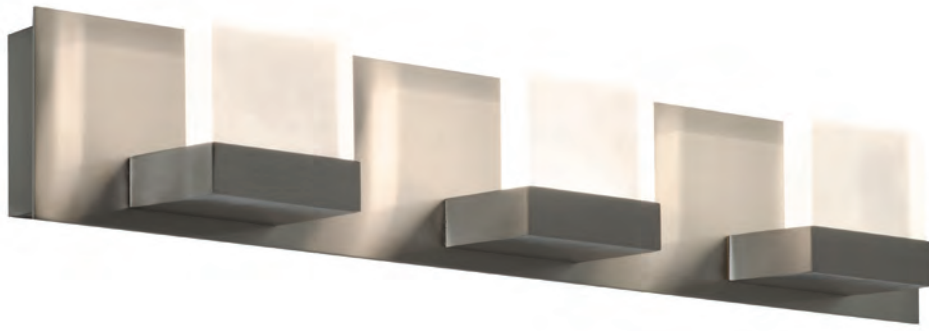

25"

33"

ARLO

Durable metal construction
Frosted acrylic diffusers

LENGTH	25" L	33" L
HEIGHT	4" H	4" H
DEPTH	3-3/4" D	3-3/4" D
SOURCE LUMENS	3000	4000
DELIVERED LUMENS	2200	2850
WATTAGE	30W	40W
VOLTAGE	120V (D1) or 120-277V (MV)	
COLOR TEMP	3500K	
CRI	>90	
DIMMING	TRIAC/ELV (D1 ONLY)	
FINISH	Satin Nickel	

ORDERING INFORMATION

MODEL

ARLV250418L35D1SN*	25" (3-Light)
ARLV250418L35MVSN	25" (3-Light)
ARLV330424L35D1SN*	33" (4-Light)
ARLV330424L35MVSN	33" (4-Light)

RELATED PRODUCT
Sconce, p. 144