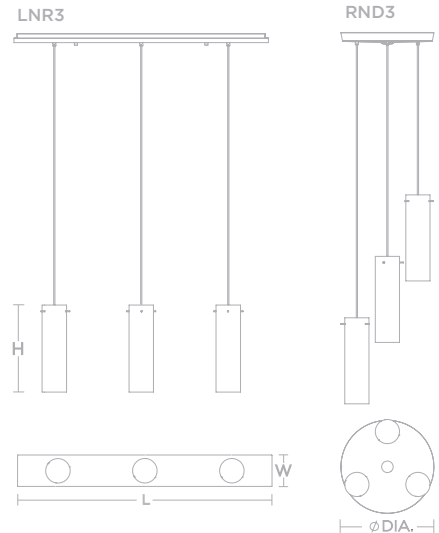

VIEW MULTI

Clear outer glass with frosted white inner glass (CR and WH)
Satin nickel canopy and socket
9 ft. adjustable cord
Medium base socket 60W Max* (lamps not included)

	LNR3	RND3
HEIGHT	16" H	16" H
DIAMETER	-	15-3/4" DIA.
WIDTH	5" W	-
LENGTH	41" L	-
LIGHT SOURCE	(3) LAMPS	
WATTAGE	60W (MAX)*	
FINISH	Clear, Cream or White	

ORDERING INFORMATION

SERIES	GLASS	CANOPY
VIPO5MBSN	CL Clear CR Cream WH White	LNR3 (3) Light Linear RND3 (3) Light Round

Ex: VIPO5MBSNWHRND3

*Sockets can be labeled for reduced wattage upon request.