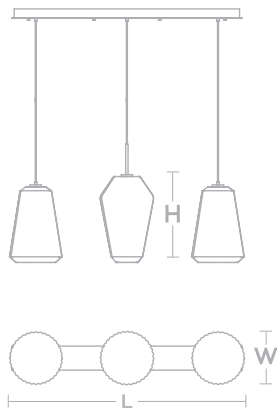

ORDERING INFORMATION

MODEL
LLYP11MBWHLNR3

*Sockets can be labeled for reduced wattage upon request.