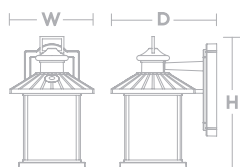

HEIGHT 14" H
WIDTH 9" W
DEPTH 11" D
LIGHT SOURCE (1) LAMP
WATTAGE 60W (MAX)
FINISH Black

ORDERING INFORMATION

MODEL
LNNW0914MBBK

*Socket can be labeled for reduced wattage upon request.

OUTDOOR

5"

8"

EVERLY CEILING