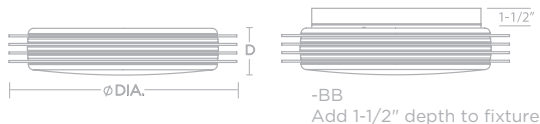

ORDERING INFORMATION

MODEL	OPTION
LENF1418LAJD1WH 14"	BLANK Standard
LENF1725LAJD1WH* 17"	-BB Emergency Battery Back-Up
LENF2332LAJD1WH* 23"