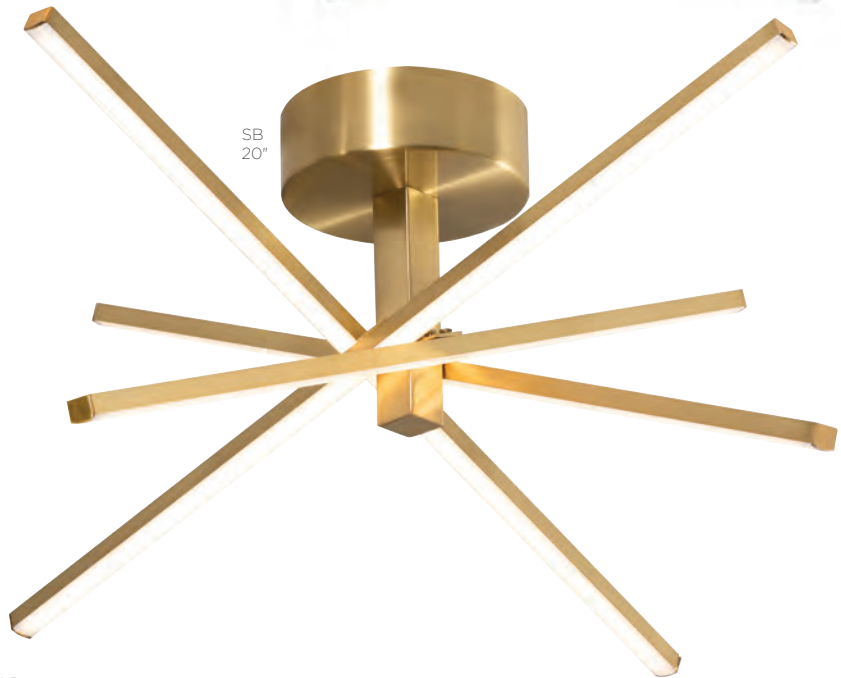

JAXX SEMI-FLUSH

Illuminated starburst arms
White acrylic diffuser

DEPTH	9" D	9-1/2" D
DIAMETER	15" DIA.	19-3/4" DIA.
SOURCE LUMENS	2500	3200
DELIVERED LUMENS	1563	1900
WATTAGE	25W	32W
VOLTAGE	120V	
COLOR TEMP	3000K	
CRI	>90	
DIMMING	TRIAC/ELV	
FINISH	Black, Polished Chrome or Satin Brass	

ORDERING INFORMATION

SERIES	FINISH
JAXF1515L30D1 15"	BK Black
JAXF2020L30D1 20"	PC Polished Chrome
	SB Satin Brass

Ex: JAXF1515L30D1PC

RELATED PRODUCTS
Pendant, p. 28