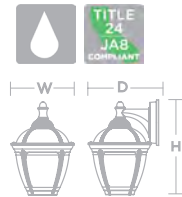

DAWSON

Aluminum construction
White glass diffuser
Integrated dusk-to-dawn photocell
Minimum starting temp -4° F/-20° C

HEIGHT 9-1/4" H
WIDTH 6-1/8" W
DEPTH 6-7/8" D
SOURCE LUMENS 350
WATTAGE 6W
VOLTAGE 120V
COLOR TEMP 5000K
CRI >80
FINISH Black