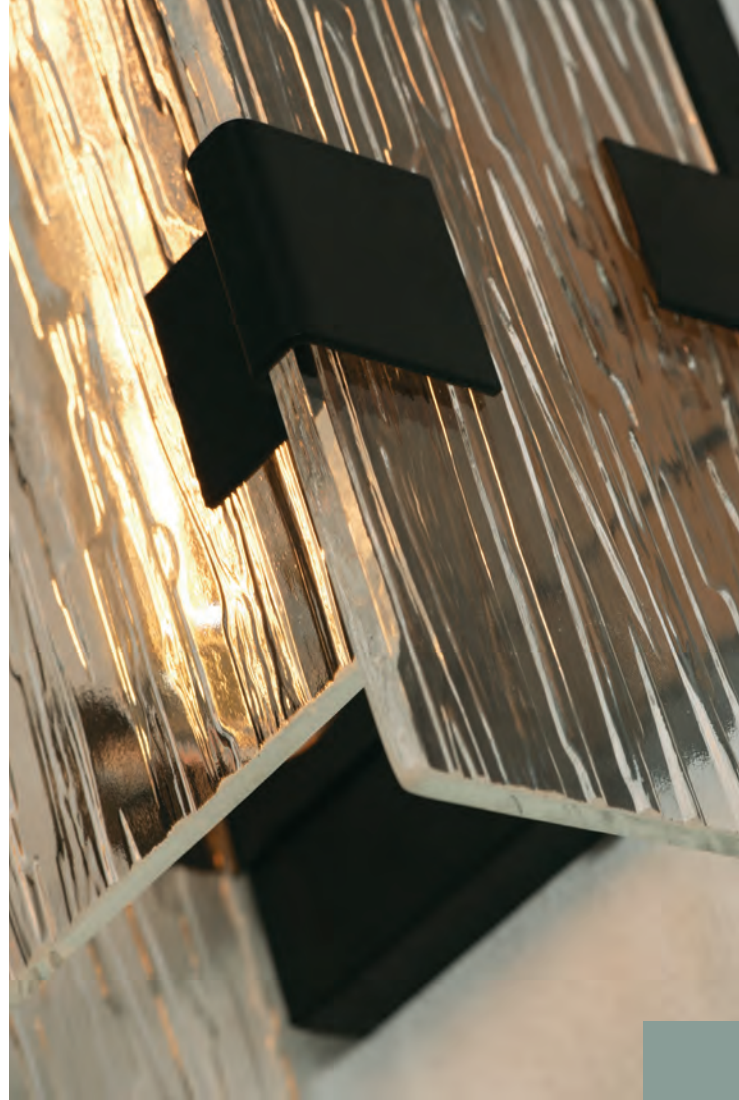

ORDERING INFORMATION

SERIES		FINISH
ZLAV1405L30D1	14"	BK Black
ZLAV2405L30D1	24"	SN Satin Nickel
ZLAV3605L30D1	36"	

Ex: ZLAV3605L30D1SN

SCONCE

PIONEER

Backplate with decorative hardware
 Clear textured glass
 Medium base socket 60W Max* (lamps not included)