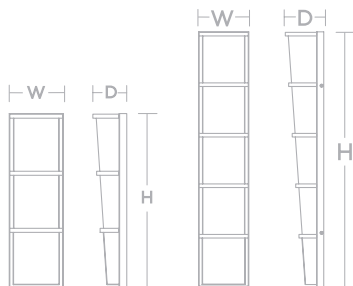

LASALLE

Die-cast aluminum construction
White acrylic diffuser
Durable powder coat finish for outdoor applications
Minimum starting temp -4° F/-20° C

HEIGHT	17" H	28" H
WIDTH	5-1/2" W	5-1/2" W
DEPTH	3-3/8" D	4" D
SOURCE LUMENS	2800	3300
DELIVERED LUMENS	1032	1360
WATTAGE	24W	28W
VOLTAGE	120-277V	
COLOR TEMP	Adjustable 3000K/3500K/4000K	
CRI	>90	
DIMMING	0-10V	
FINISH	Textured Bronze or Textured Grey	

ORDERING INFORMATION

SERIES		FINISH
LASW051728LAJD2	17"	BZ Textured Bronze
LASW052833LAJD2	28"	TG Textured Grey

Ex: LASW052833LAJD2TG

TG
17"

BZ
28"

OUTDOOR