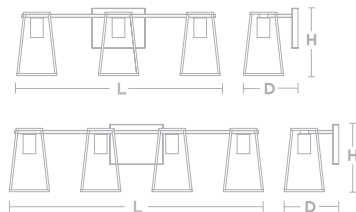

30"

24"

LYNN

Two-tone metal
Can be mounted up or down
Medium base socket 60W Max* (lamps not included)

LENGTH	24" L	30" L
HEIGHT	8" H	8" H
DEPTH	6-1/2" D	6-1/2" D
LIGHT SOURCE	(3) LAMPS	(4) LAMPS
WATTAGE	60W (MAX)*	
FINISH	Black/Polished Chrome	

ORDERING INFORMATION

MODEL

LYNV2407MBBKPC 24" (3-LAMPS)
LYNV3007MBBKPC 30" (4-LAMPS)

*Sockets can be labeled for reduced wattage upon request.