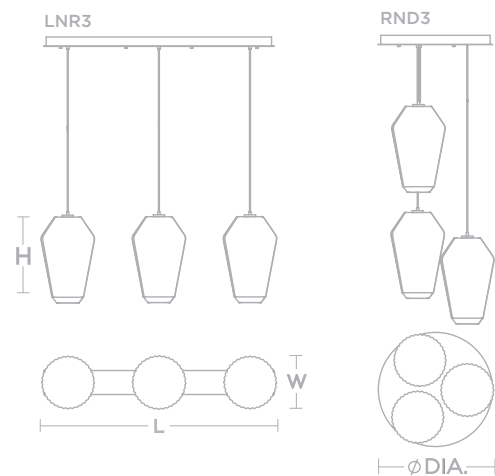

HEIGHT	18-1/4" H
DIAMETER	11" DIA.
LIGHT SOURCE	(1) LAMP
WATTAGE	60W (MAX)*
FINISH	White

ORDERING INFORMATION

MODEL
LOLP11WH

*Sockets can be labeled for reduced wattage upon request.

LOLA MULTI

Hand-blown frosted ribbed white glass
 9 ft. adjustable cord
 Medium base socket 60W Max* (lamps not included)

	LNR3	RND3
HEIGHT	18-1/4" H	18-1/4" H
DIAMETER	-	24" DIA.
LENGTH	48" L	-
WIDTH	11" W	-
LIGHT SOURCE	(3) LAMPS	-
WATTAGE	60W (MAX)*	-
FINISH	White	-

ORDERING INFORMATION

SERIES	CANOPY
LOLP11WH	LNR3 (3) Light Linear RND3 (3) Light Round

Ex: LOLP11WHLNR3

*Sockets can be labeled for reduced wattage upon request.

PENDANT

ISLA

Hand-blown frosted ribbed white glass
9 ft. adjustable cord
Medium base socket 60W Max* (lamps not included)

HEIGHT	16" H
DIAMETER	11" DIA.
LIGHT SOURCE	(1) LAMP
WATTAGE	60W (MAX)*
FINISH	White