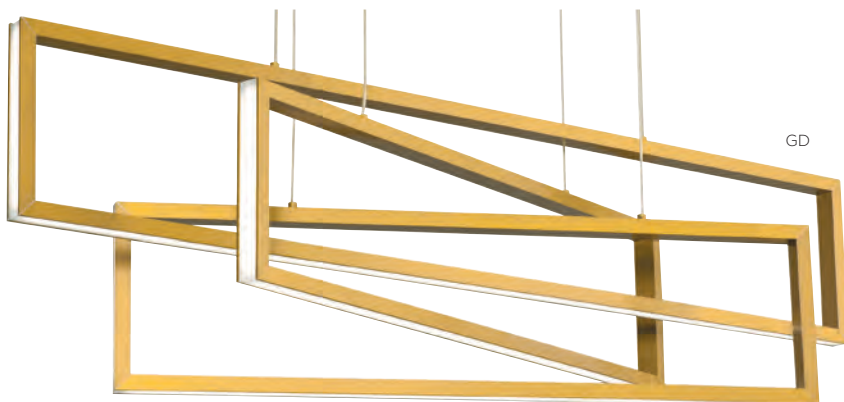

COLE

Extruded aluminum housing
Three sided illumination
White acrylic diffuser
9 ft. adjustable cables

HEIGHT	11" H
LENGTH	39" L
WIDTH	14-1/2" W
SOURCE LUMENS	3900
DELIVERED LUMENS	2600
WATTAGE	34W
VOLTAGE	120V
COLOR TEMP	3000K
CRI	>90
DIMMING	TRIAC/ELV
FINISH	Black, Gold or Satin Nickel

ORDERING INFORMATION

SERIES	FINISH
COLP39L30D1	BK Black GD Gold SN Satin Nickel

Ex: COLP39L30D1SN

RELATED PRODUCT
Sconce, p. 98