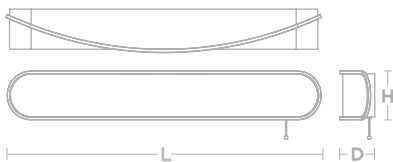

CURVE

Decorative metal trim
White diffuser
Provides 50 footcandles of reading light over bed
On/off pull switch

LENGTH	36" L	48" L
HEIGHT	5-1/2" H	5-1/2" H
DEPTH	4" D	4" D
SOURCE LUMENS	5000	6500
DELIVERED LUMENS	3520	4380
WATTAGE	50W	65W
VOLTAGE	120V	
COLOR TEMP	3000K	
CRI	>80	
FINISH	Satin Brass or Satin Nickel	

ORDERING INFORMATION

SERIES		FINISH
CURB36L30EN	36"	SB Satin Brass
CURB48L30EN	48"	SN Satin Nickel

Ex: CURB36L30ENSN