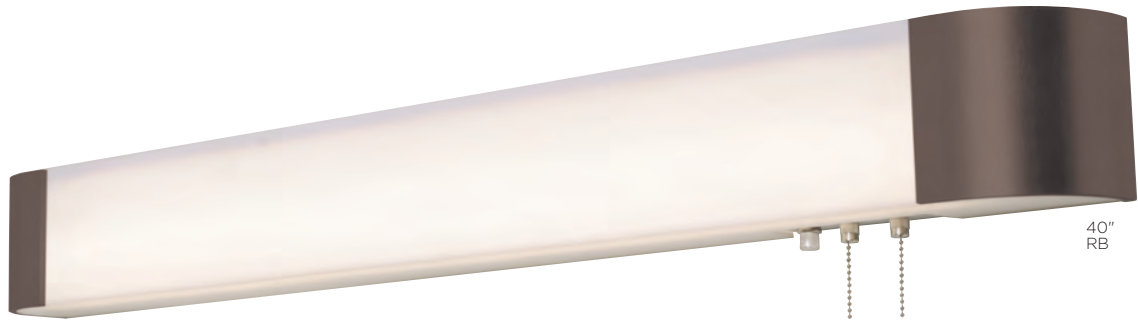

ALLEN

Decorative metal end caps
Linen acrylic front diffuser
White acrylic bottom and top diffuser
Provides 50 footcandles of reading light over bed
4-way pull switch
Night light

LENGTH	41-3/8" L	53-1/4" L
HEIGHT	4-3/8" H	4-3/8" H
DEPTH	3-3/4" D	3-3/4" D
SOURCE LUMENS	1350 up/2700 down	1800 up/3600 down
WATTAGE	60W	80W
VOLTAGE	120V	
COLOR TEMP	3000K	
CRI	>90	
FINISH	Oil-Rubbed Bronze or Satin Nickel	

ORDERING INFORMATION

SERIES	FINISH
ALNB4040L30EN 41"	RB Oil-Rubbed Bronze
ALNB5254L30EN 53"	SN Satin Nickel

Ex: ALNB4040L30ENSN

RELATED PRODUCTS
Vanity, p. 229

OVERBED