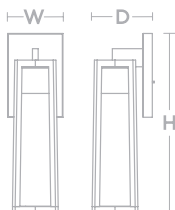

ORDERING INFORMATION

MODEL
CANW0618L30D1BK