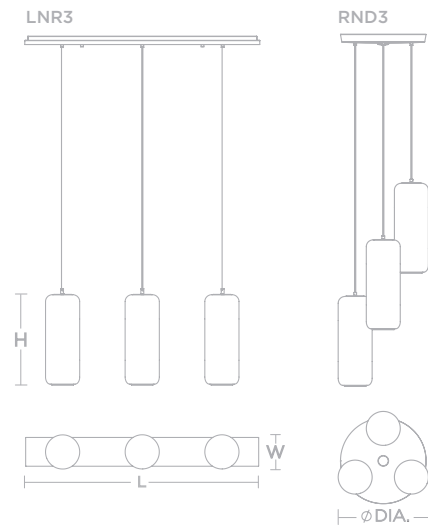

	LNR3	RND3
HEIGHT	16" H	16" H
DIAMETER	-	17-1/8" DIA.
WIDTH	6" W	-
LENGTH	41" L	-
LIGHT SOURCE	(3) LAMPS	
WATTAGE	60W (MAX)*	
FINISH	Clear Swirl, Brown, Clear or Aqua	

ORDERING INFORMATION

SERIES	GLASS	CANOPY
HRP06MBSN	AQ Aqua BR Brown CL Clear CS Clear Swirl	LNR3 (3) Light Linear RND3 (3) Light Round

Ex: HRP06MBSNCSLNR3

*Sockets can be labeled for reduced wattage upon request.

3-Light Round Canopy
 15-1/8" DIA. x 1-3/8" H

3-Light Linear Canopy
 41" L x 5" W x 1-1/2" D

PENDANT

VIEW

Clear outer glass with frosted inner glass (CR and WH)
 Satin nickel canopy and socket
 9 ft. adjustable cord
 Medium base socket 60W Max* (lamps not included)

HEIGHT 16" H
 DIAMETER 4-5/8" DIA.
 LIGHT SOURCE (1) LAMP
 WATTAGE 60W (MAX)*
 FINISH Clear, Cream or White

ORDERING INFORMATION

SERIES	GLASS
VIPO5MBSN	CL Clear
	CR Cream
	WH White

Ex: VIPO5MBSNWH

*Sockets can be labeled for reduced wattage upon request.