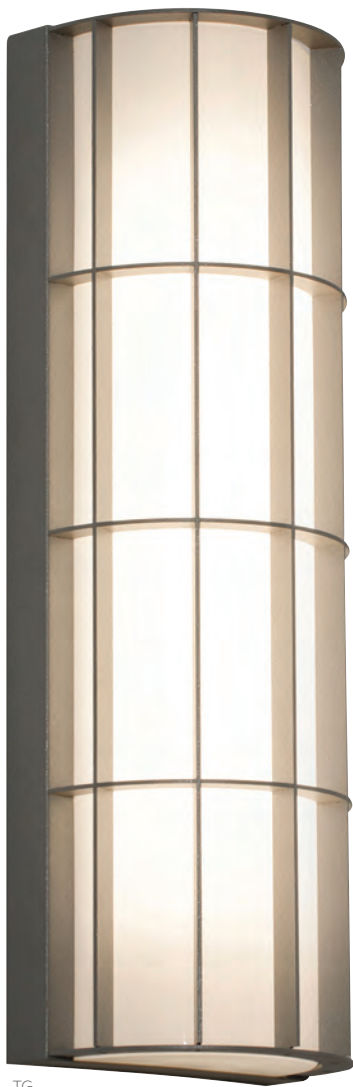

TG
30"

BROADWAY

Durable metal construction
White acrylic diffuser
Durable powder coat finish for outdoor applications
Minimum starting temp -4° F/-20° C

HEIGHT	13-1/2" H	19-1/2" H	30" H
WIDTH	4-1/2" W	6-1/2" W	8" W
DEPTH	3" D	4" D	5" D
SOURCE LUMENS	2300	3300	3500
DELIVERED LUMENS	780	1150	1980
WATTAGE	20W	28W	36W
VOLTAGE	120-277V		
COLOR TEMP	Adjustable 3000K/3500K/4000K		
CRI	>90		
DIMMING	0-10V		
FINISH	Textured Bronze or Textured Grey		

ORDERING INFORMATION

SERIES	FINISH
BDWW041423LAJD2* 14"	BZ Textured Bronze
BDWW072033LAJD2* 20"	TG Textured Grey
BDWW083035LAJD2 30"	

Ex: BDWW083035LAJD2TG