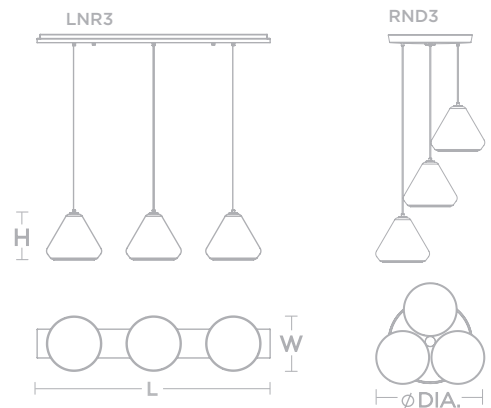

	LNR3	RND3
HEIGHT	8" H	8" H
DIAMETER	-	21-1/8" DIA.
WIDTH	10" W	-
LENGTH	41" L	-
LIGHT SOURCE	(3) LAMPS	
WATTAGE	60W (MAX)*	
FINISH	Clear Crackle, Brown, Clear or Aqua	

ORDERING INFORMATION

SERIES	GLASS	CANOPY
AGP10MBSN	CC Clear Crackle BR Brown CL Clear AQ Aqua	LNR3 (3) Light Linear RND3 (3) Light Round

Ex: AGP10MBSNBRLNR3

*Sockets can be labeled for reduced wattage upon request.

3-Light Round Canopy
 15-1/8" DIA. x 1-3/8" H

3-Light Linear Canopy
 41" L x 5" W x 1-1/2" D

PENDANT

ARMITAGE LED

Clear or tinted outer glass
Satin nickel canopy
Frosted white inner glass
9 ft. adjustable cord