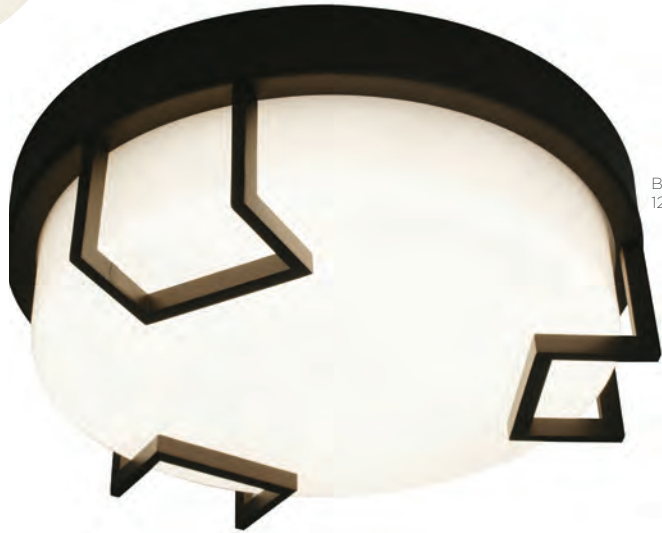

ORDERING INFORMATION

SERIES		FINISH	OPTION
SEW5121500L30MV	12"	BZ Textured Bronze	BLANK Standard
SEW5182300L30MV	17"	TG Textured Grey	-PC Photocell

Ex: SEW5182300L30MVBZ

TG
12"

BZ
17"

OUTDOOR

TG
8"

BZ
12"