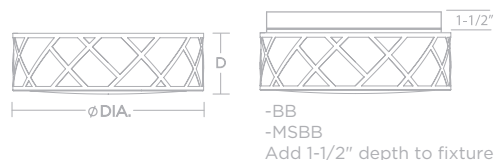

RELATED PRODUCTS

Pendant, p. 83
Sconce, p. 110
Vanity, p. 225

-BB
-MSBB
Add 1-1/2" depth to fixture