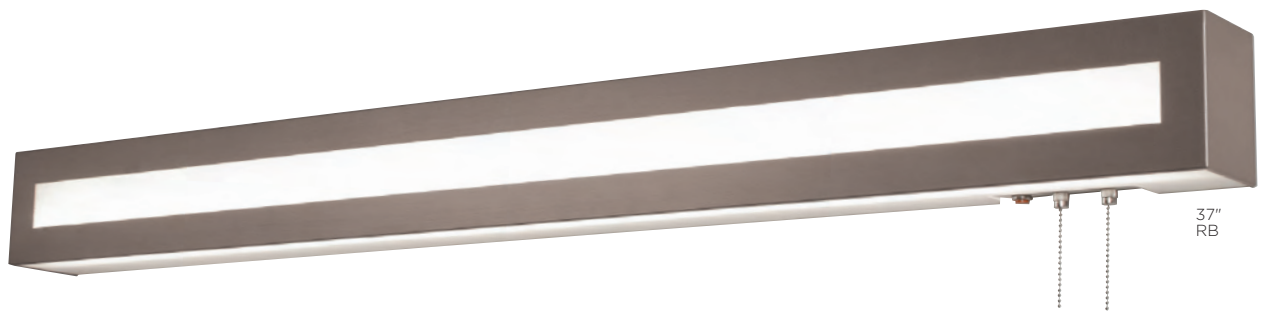

HAYES

Wraparound metal frame
Linen acrylic front diffuser
White acrylic bottom and top diffuser
Provides 50 footcandles of reading light over bed
4-way pull switch
Night light

LENGTH	36-3/4" L	48-3/4" L
HEIGHT	4-1/2" H	4-1/2" H
DEPTH	3-1/2" D	3-1/2" D
SOURCE LUMENS	1350 up/2700 down	1800 up/3600 down
WATTAGE	60W	80W
VOLTAGE	120V	
COLOR TEMP	3000K	
CRI	>90	
FINISH	Oil-Rubbed Bronze or Satin Nickel	

ORDERING INFORMATION

SERIES	FINISH
HAYB3740L30EN 37"	RB Oil-Rubbed Bronze
HAYB4954L30EN* 49"	SN Satin Nickel

Ex: HAYB3740L30ENSN

OVERBED