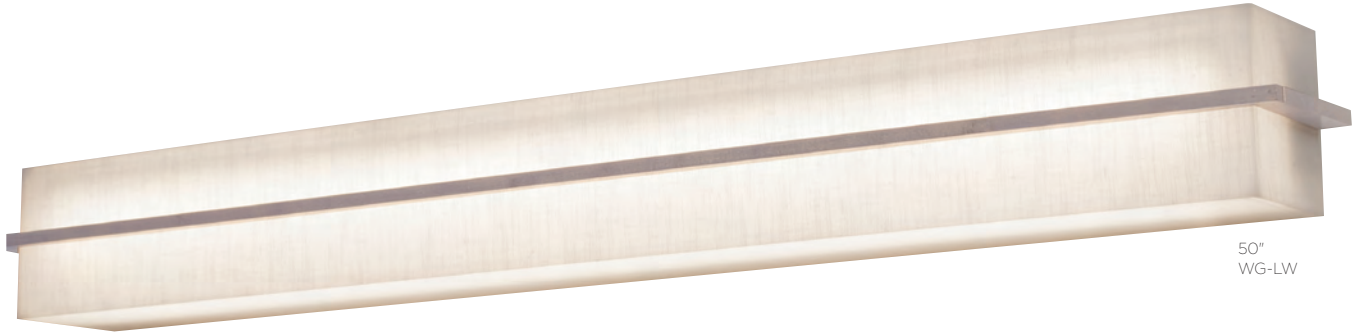

ORDERING INFORMATION

SERIES		FINISH
ALNV280520LAJD2	30"	SN Satin Nickel
ALNV400530LAJD2	42"	RB Oil-Rubbed Bronze
ALNV540540LAJD2	54"	

Ex: ALNV280520LAJD2SN

RELATED PRODUCTS

Overbed, p. 305

50"
ES-JT

50"
WG-LW