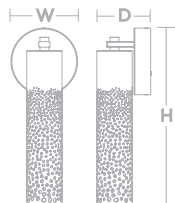

ORDERING INFORMATION

MODEL
ASHS0414L30D2BK

RELATED PRODUCTS
Pendant, p. 42-43
Ceiling, p. 180