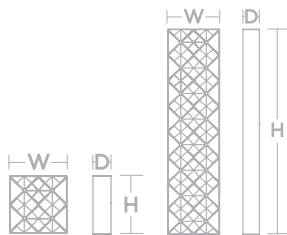

ORDERING INFORMATION

MODEL	
CMNS070708L30D2WH	7"
CMNS072716L30D2WH	27"