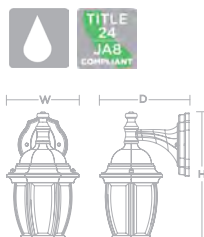

CLARK

Aluminum construction
Clear water glass
Minimum starting temp -4° F/-20° C

HEIGHT	12-1/4" H
WIDTH	8" W
DEPTH	5" D
SOURCE LUMENS	600
DELIVERED LUMENS	450
WATTAGE	6W
VOLTAGE	120V
COLOR TEMP	3000K
CRI	>80
FINISH	Black