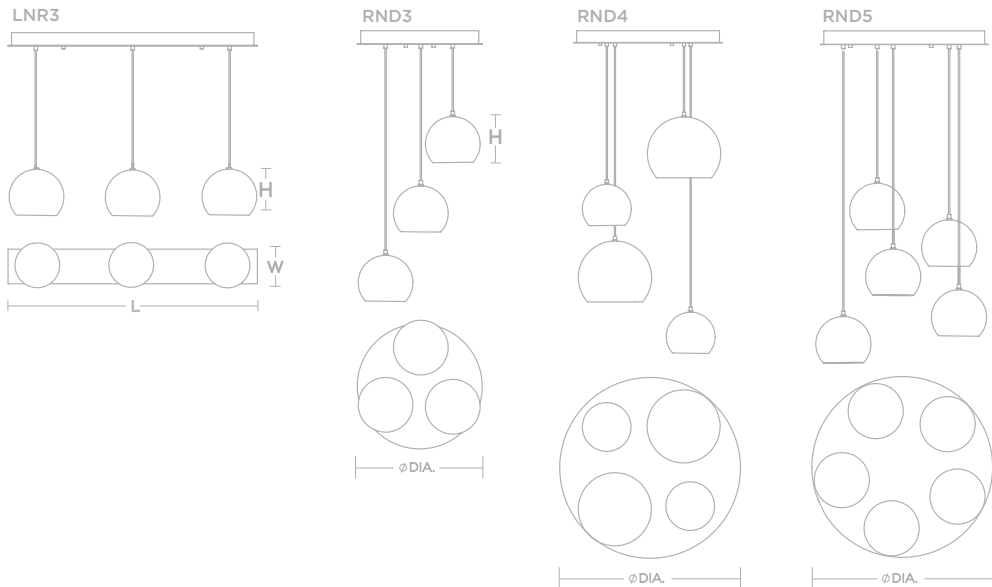

ORDERING INFORMATION

SERIES	FINISH	CANOPY
RXYP08	BK Black	LNR3 (3) Light Linear
RXYP99**	WH White	RND3 (3) Light Round
		RND4 (4) Light Round**
		RND5 (5) Light Round

Ex: RXYP99BKRND4

*Sockets can be labeled for reduced wattage upon request.
**RXYP99 only available with (4) Light Round.