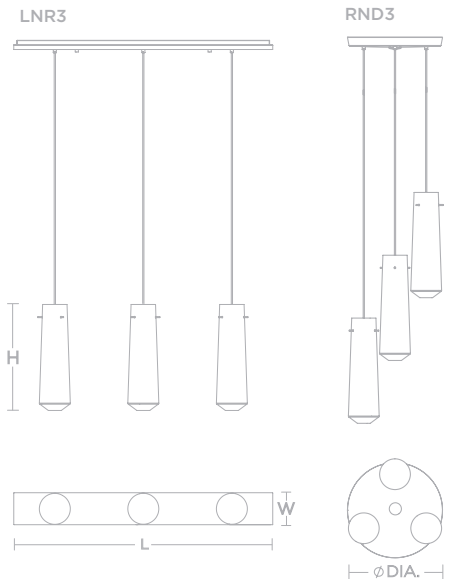

	LNR3	RND3
HEIGHT	16-3/4" H	16-3/4" H
DIAMETER	-	16-1/8" DIA.
WIDTH	5" W	-
LENGTH	41" L	-
LIGHT SOURCE	(3) LAMPS	
WATTAGE	60W (MAX)*	
FINISH	Clear, Smoke or Steel Blue	

ORDERING INFORMATION

SERIES	GLASS	CANOPY
SPP05MBSN	CL Clear SM Smoke SB Steel Blue	LNR3 (3) Light Linear RND3 (3) Light Round

Ex: SPP05MBSNSMLNR3

*Sockets can be labeled for reduced wattage upon request.

3-Light Round Canopy
 15-1/8" DIA. x 1-3/8" H

3-Light Linear Canopy
 41" L x 5" W x 1-1/2" D

PENDANT

SPUN LED

Hand-blown glass with white pattern molten glass cane
 Satin nickel canopy
 Frosted white inner glass
 9 ft. adjustable cord