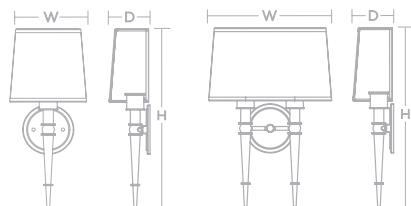

RB

SN

MONTROSE

Single or double die-cast metal arm
Cream linen shade

HEIGHT	18-1/8" H	18-1/8" H
WIDTH	7-1/2" W	12-1/2" W
DEPTH	3-3/4" D	3-3/4" D
SOURCE LUMENS	500	1000
DELIVERED LUMENS	350	740
WATTAGE	7W	14W
VOLTAGE	120V	
COLOR TEMP	Adjustable 3000K/3500K/4000K	
CRI	>90	
DIMMING	TRIAC/ELV	
FINISH	Satin Nickel or Oil-Rubbed Bronze	

ORDERING INFORMATION

SERIES		FINISH
MNS081805LAJD1	8" Single Arm	SN Satin Nickel
MNS131810LAJD1	13" Double Arm	RB Oil-Rubbed Bronze

Ex: MNS081805LAJD1SN