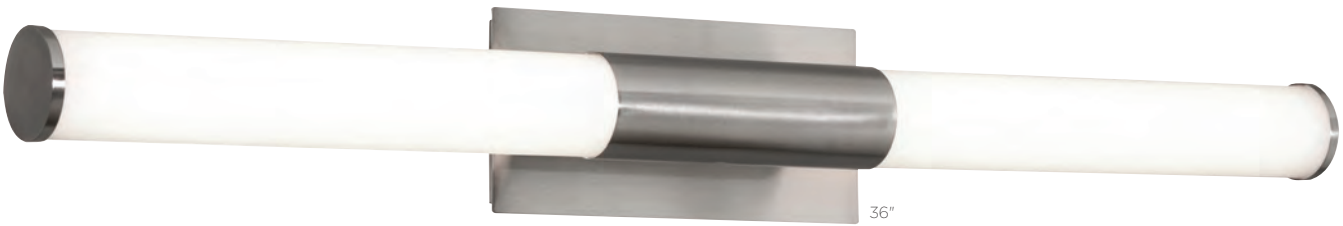

DAX

Durable metal construction
Double white acrylic diffuser
Horizontal or vertical mounting

LENGTH	27" L	36" L
HEIGHT	4-7/8" H	4-7/8" H
DEPTH	4" D	4" D
SOURCE LUMENS	3300	3800
DELIVERED LUMENS	2200	2900
WATTAGE	27W	32W
VOLTAGE	120V	
COLOR TEMP	3000K	
CRI	>90	
DIMMING	TRIAC/ELV	
FINISH	Satin Nickel	

ORDERING INFORMATION

MODEL

DAXV2705L30D1SN 27"
DAXV3605L30D1SN 36"