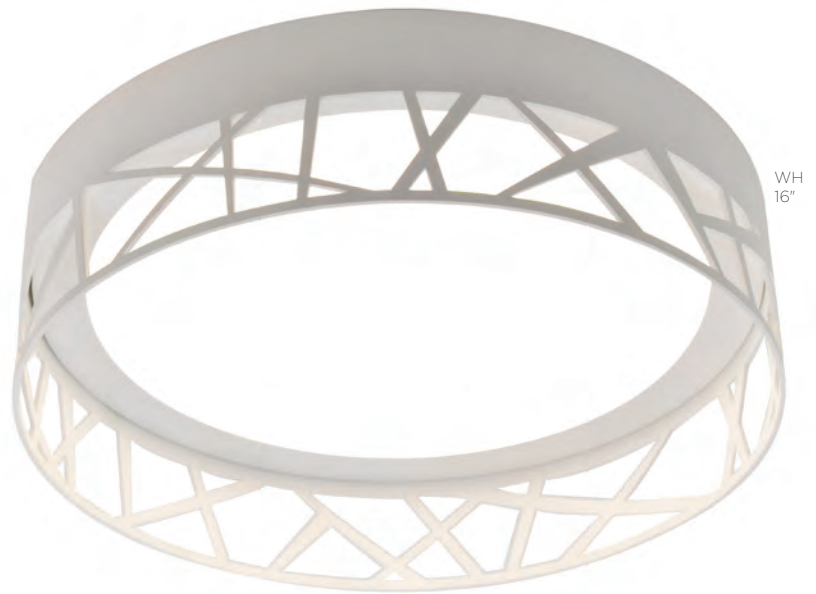

BOON

Decorative cut metal
Edge-lit light panel
Low-profile design
Powder coat finish

DEPTH	4" D	4-1/2" D
DIAMETER	12" DIA.	16" DIA.
SOURCE LUMENS	1400	2600
DELIVERED LUMENS	823	1511
WATTAGE	17.5W	31W
VOLTAGE	120V (D1) or 120-277V (D2)	
COLOR TEMP	3000K	
CRI	>90	
DIMMING	TRIAC/ELV (D1) or 0-10V (D2)	
FINISH	Black or White	

ORDERING INFORMATION

SERIES		FINISH
BOF121400L30D1	12"	BK Black
BOF121400L30D2	12"	WH White
BOF162600L30D1	16"	
BOF162600L30D2	16"	

Ex: BOF121400L30D1BK

RELATED PRODUCTS
Pendant, pgs. 40-41
Vanity, p. 228
Outdoor, p. 267