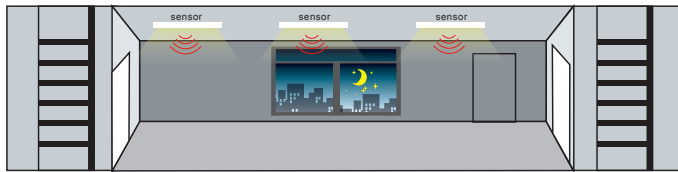

With insufficient light, the fixtures turn on at desired dimming level (10% - 50%).