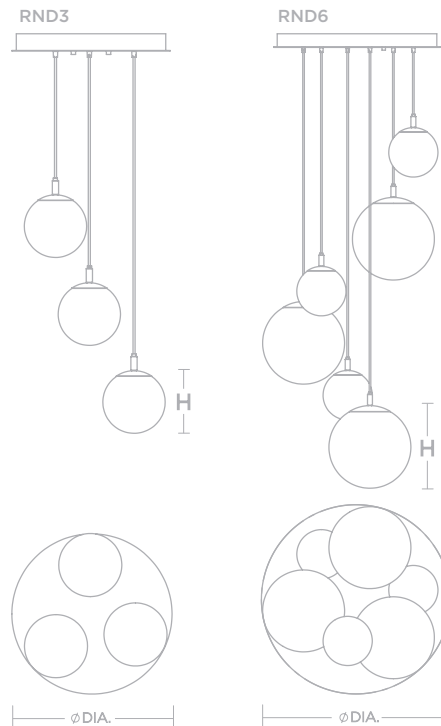

LORETTO MULTI

White glass diffuser
9 ft. adjustable cord
Medium base socket 60W Max* (lamps not included)

	RND3	RND6
HEIGHT	7" H	11-7/8" H
DIAMETER	18" DIA.	27-1/4" DIA.
LIGHT SOURCE	(3) LAMP	(6) LAMP
WATTAGE	60W (MAX)*	
FINISH	Black or Satin Nickel	

ORDERING INFORMATION

MODEL

- L RTP07MBBKRND3 Black (3) Light Round
- L RTP07MBSNRND3 Satin Nickel (3) Light Round
- L RTP99MBBKRND6 Black (6) Light Round
- L RTP99MBSNRND6 Satin Nickel (6) Light Round

*Sockets can be labeled for reduced wattage upon request.