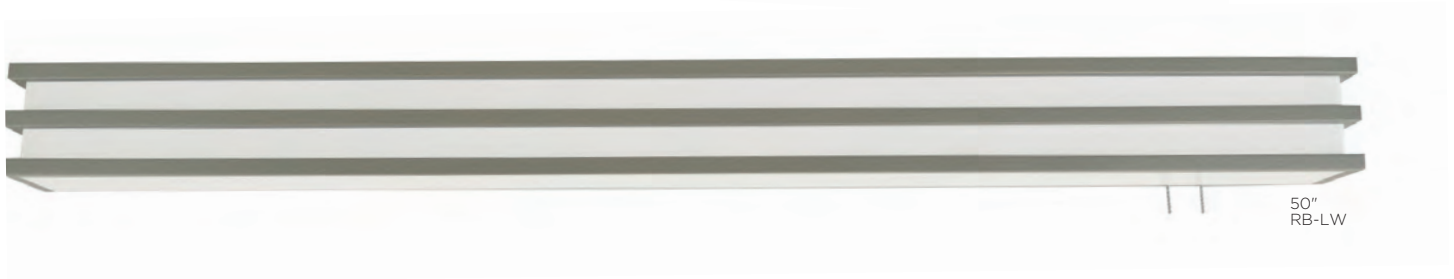

ORDERING INFORMATION

SERIES	FINISH
ALNB4040L30EN 41"	RB Oil-Rubbed Bronze
ALNB5254L30EN 53"	SN Satin Nickel

Ex: ALNB4040L30ENSN

RELATED PRODUCTS
 Vanity, p. 229

OVERBED

38"
SN-JT

50"
RB-LW

SHEFFIELD