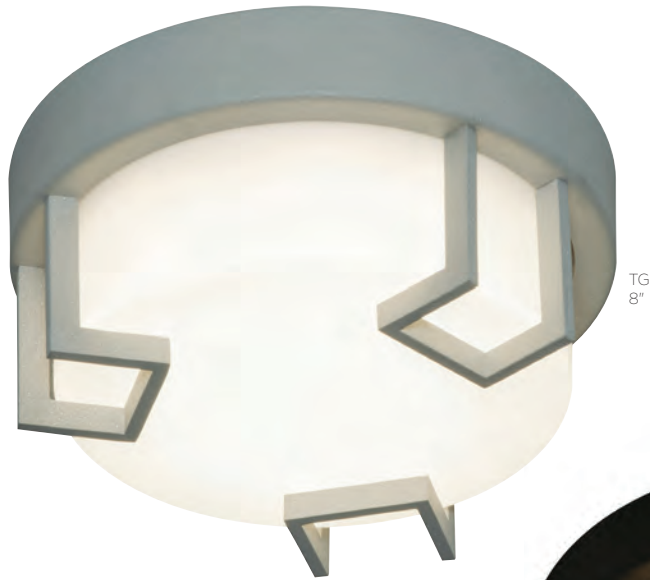

ORDERING INFORMATION

SERIES		FINISH	OPTION
SEW5121500L30MV	12"	BZ Textured Bronze	BLANK Standard
SEW5182300L30MV	17"	TG Textured Grey	-PC Photocell

Ex: SEW5182300L30MVBZ

TG
12"

BZ
17"

OUTDOOR

TG
8"

BZ
12"