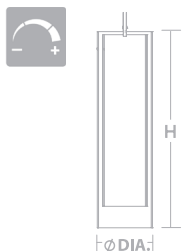

ORDERING INFORMATION

SERIES	CCT	DRIVER	FINISH	GLASS
VIPI000L	30 3000K 40 4000K	D1 Voltage (120V TRIAC Dimming) D2 Voltage (120-277V 0-10V Dimming)	SN Satin Nickel	CR Cream WH White

Ex: VIPI000L40D2SNWH