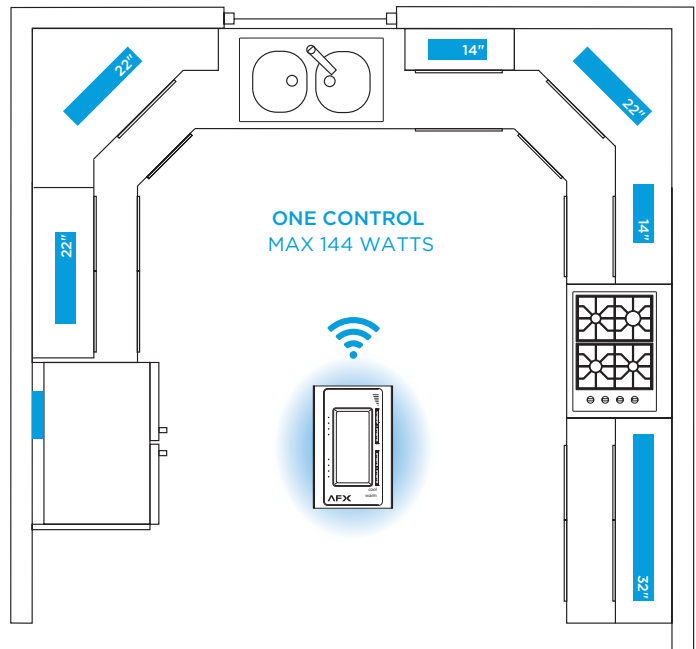

UNDERCABINET