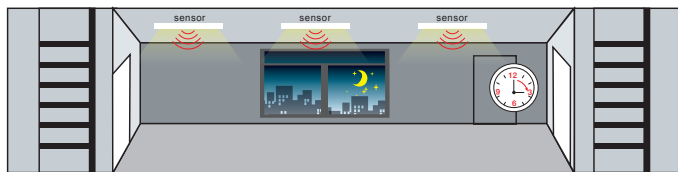

After standby period of no motion, fixtures return to desired dimming level (10%-50%).

TRANSMITTING POWER	<0.5mW
POWER CONSUMPTION	≤0.5W(standby), <1W(operation)
DETECTION ZONE	Max.(DxH): 16m x 15m
DETECTION SENSITIVITY	10% / 50% / 75% / 100%
HOLD TIME	5s / 30s / 90s / 3 min/ 20 min /+∞
DAYLIGHT SENSOR	2lux / 5lux / 10lux / 25lux / 50lux / 1h/ +Disable
STAND-BY PERIOD	0s / 5s/ 5min/ 10min / 30 min / 1h / +Disable
STAND-BY DIMMING LEVEL	10% / 20% / 30% / 50%
MOUNTING HEIGHT	15m Max.
MOTION DETECTION	0.5-3m/s
DETECTION ANGLE	150° (wall installation), 360° (ceiling installation)

Ceiling fixtures with motion sensor option:

Anton, p. 191	Lambert, p. 178	Salerno, p. 170
Apex, p. 192	Montclair, p. 188	Sanibel, p. 190
Haven, p. 168	Reeves, p. 179	Sutton, p. 195

Scence fixtures with motion sensor option:

Evanston, p. 115	Haven, p. 110	Lambert, p. 116