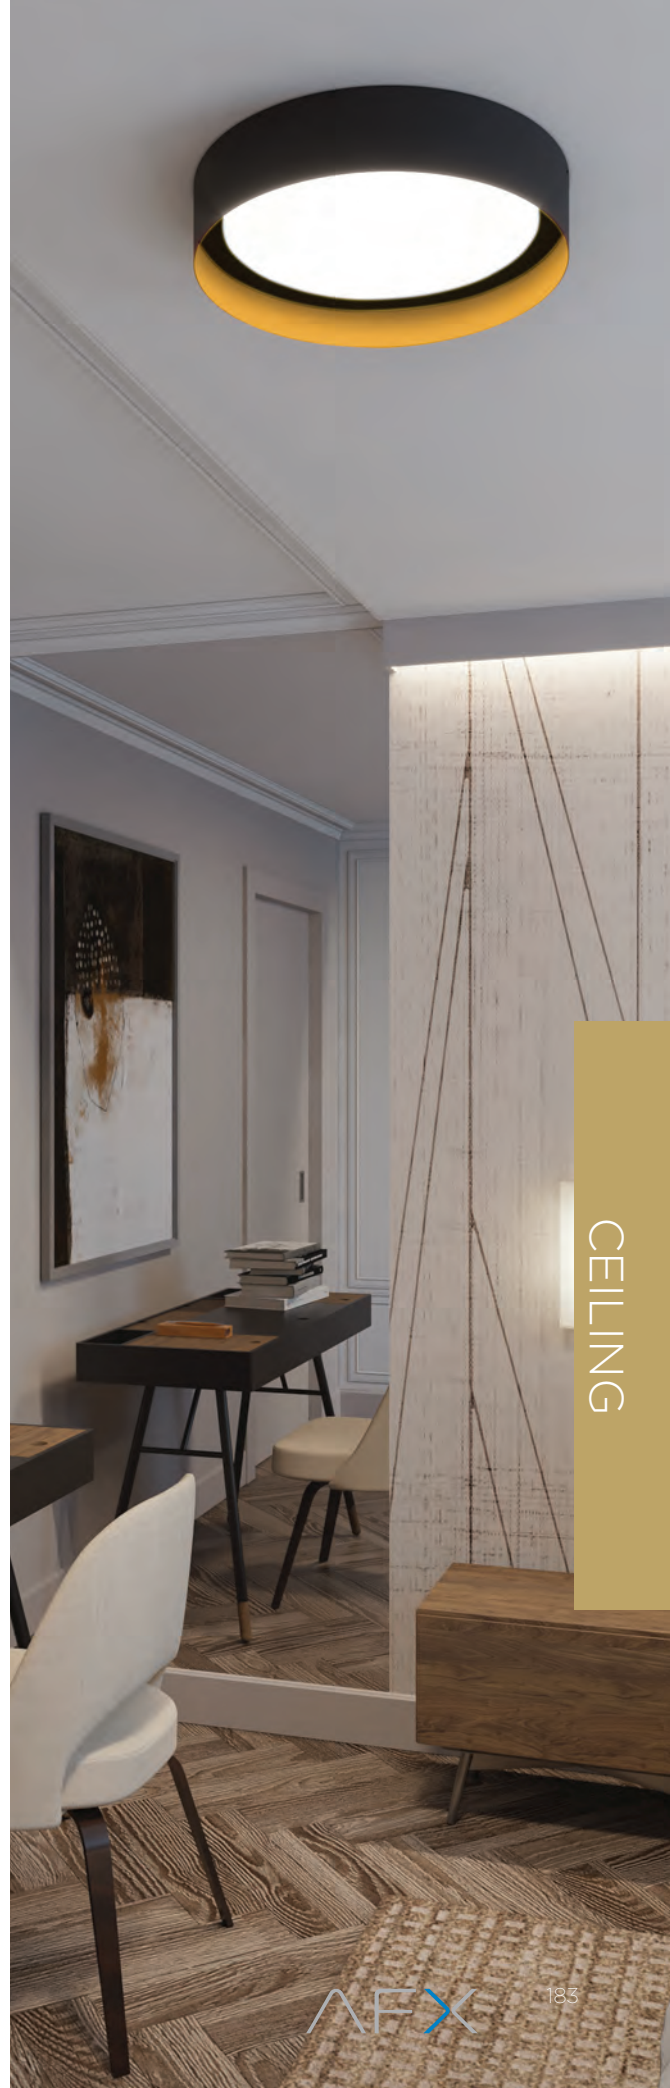

RELATED PRODUCTS:

Pendant, p. 38
Sconce, p. 97