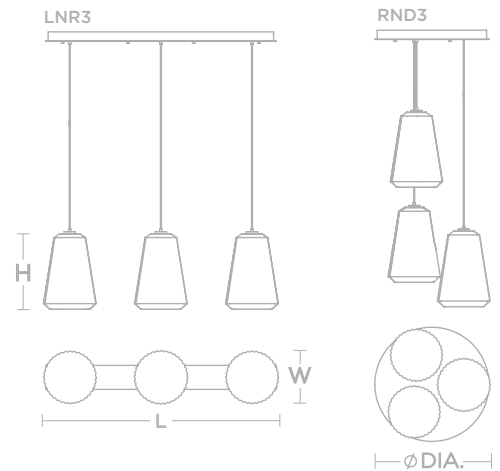

ORDERING INFORMATION

SERIES	CANOPY
ISLP11WH	LNR3 (3) Light Linear RND3 (3) Light Round

Ex: ISLP11WHLNR3

*Sockets can be labeled for reduced wattage upon request.