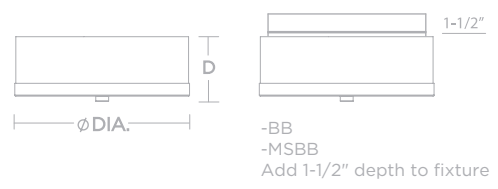

16"

SALERNO

Durable metal construction
White glass diffuser
Options: Emergency Battery Back-up, Motion Sensor,
or Emergency Battery Back-Up with Motion Sensor (16" ONLY*)
See pages 150-151 for more information.

DEPTH	5-1/2" D	5-1/2" D
DIAMETER	13-1/2" DIA.	16-1/4" DIA.
SOURCE LUMENS	1400	2400
DELIVERED LUMENS	885	1612
WATTAGE	17W	29W
VOLTAGE	120-277V	
COLOR TEMP	Adjustable 3000K/3500K/4000K	
CRI	>90	
DIMMING	0-10V (120-277V) & TRIAC/ELV (120V)	
FINISH	Polished Chrome	

ORDERING INFORMATION

SERIES	OPTIONS
SALF13LAJUDPC 14"	BLANK Standard
SALF16LAJUDPC* 16"	-BB Emergency Battery Back-Up
	-MS Motion Sensor
	-MSBB Emergency Battery Back-Up with Motion Sensor