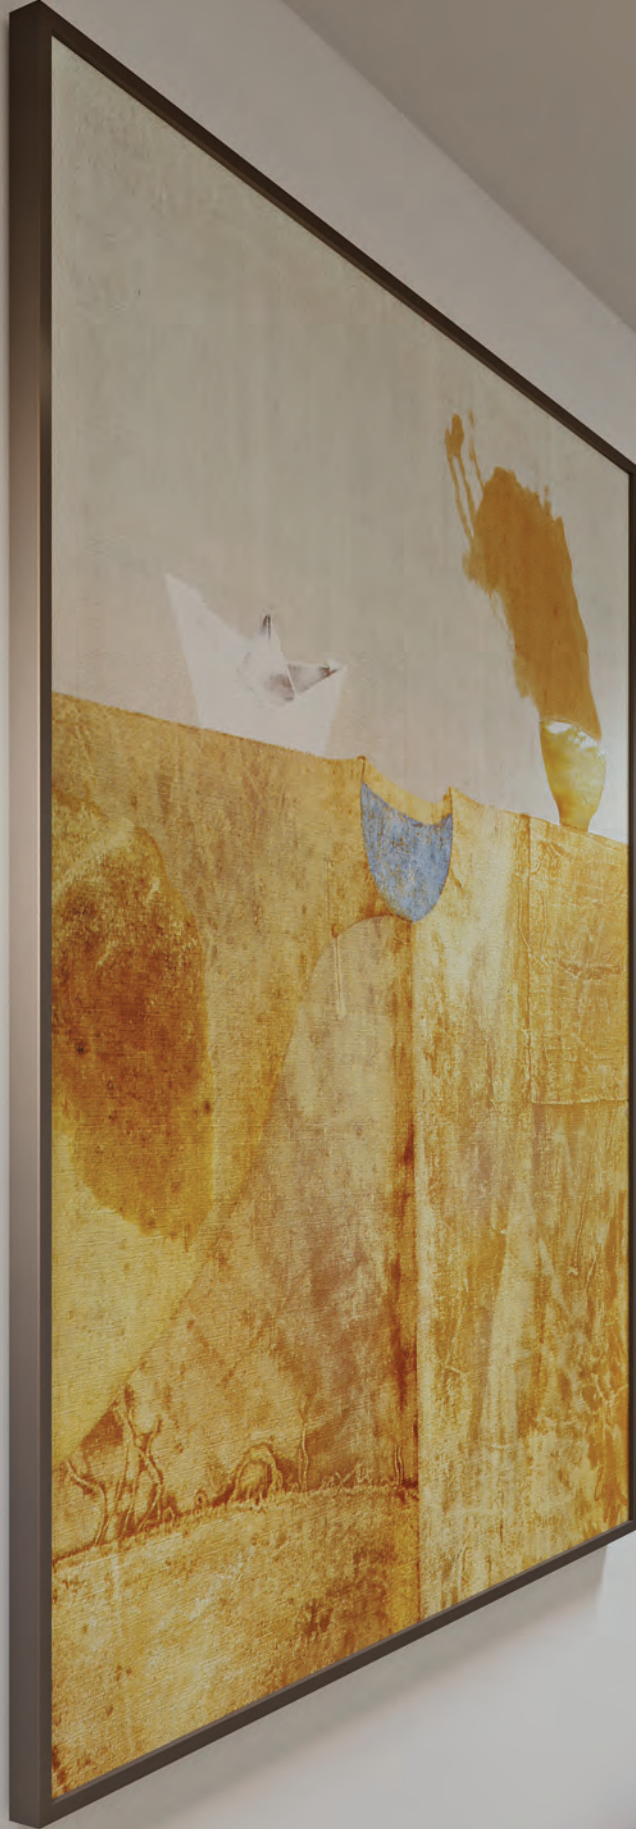

SERIES	FINISH
RNS5161200L30D1	SN Satin Nickel RB Oil-Rubbed Bronze

Ex: RNS5161200L30D1RB

RELATED PRODUCTS
Vanity, p. 235

SN

RB

SCONCE

CHARLOTTE

Perforated metal ends
White linen shade