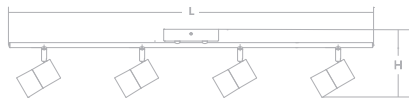

ORDERING INFORMATION

MODEL
MTRF4450L30SN