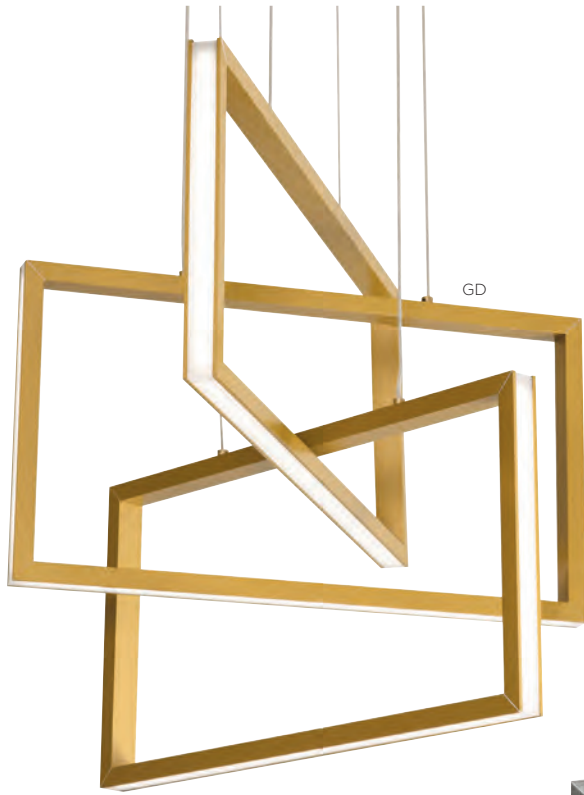

ORDERING INFORMATION

SERIES	FINISH
COLP39L30D1	BK Black GD Gold SN Satin Nickel

Ex: COLP39L30D1SN

RELATED PRODUCT
 Sconce, p. 98

PENDANT

COLE

Extruded aluminum housing
 Three sided illumination
 White acrylic diffuser
 9 ft. adjustable cables