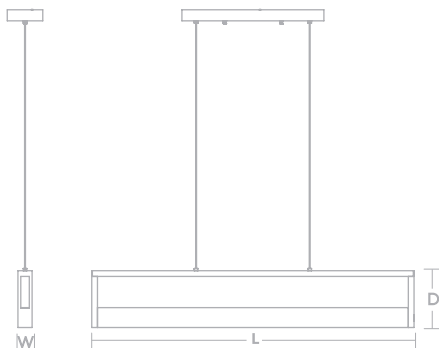

ECHO

Durable metal construction
Powder coat finish
Up/down light
9 ft. adjustable cord

LENGTH	44-3/4" L
WIDTH	2" W
DEPTH	8" D
SOURCE LUMENS	3000
WATTAGE	37W
VOLTAGE	120-277V
COLOR TEMP	Adjustable 3000K/3500K/4000K
CRI	>90
DIMMING	User selectable adjustment, touch sensor
FINISH	Black/Gold or White

ORDERING INFORMATION

SERIES	FINISH
ECHP4830LAJMV	BK Black WH White

Ex: ECHP4830LAJMV BK

Touch Sensor Features:

- Hold for full range dimming
- One touch color temperature change