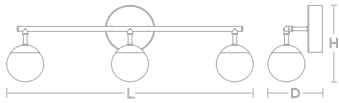

ORDERING INFORMATION

MODEL

PRLV2408L30D1GD

ANNABEL

Durable metal construction
Faceted glass diffusers
Up or down mounting
Medium base socket 60W Max* (lamps not included)

LENGTH	24" L
HEIGHT	6-1/2" H
DEPTH	5-3/4" D
LIGHT SOURCE	(3) LAMPS
WATTAGE	60W (MAX)*
FINISH	Polished Chrome