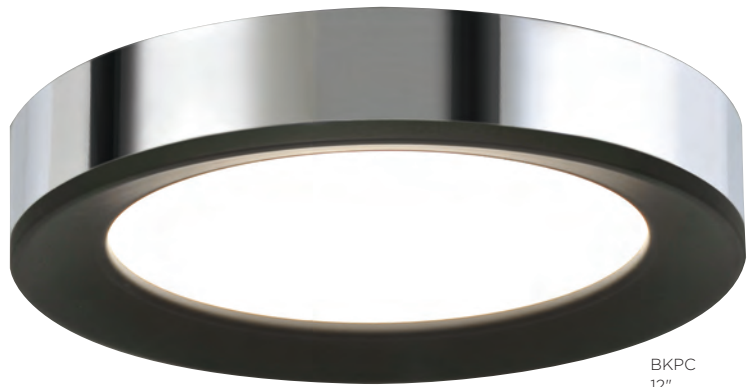

BKPC
12"

ALTA

Metal housing
Edge-lit light panel
Low profile design

DEPTH	2" D	2" D
DIAMETER	12" DIA.	16" DIA.
SOURCE LUMENS	1400	2600
DELIVERED LUMENS	740	1280
WATTAGE	17.5W	35W
VOLTAGE	120V (D1) or 120-277V (D2)	
COLOR TEMP	3000K	
CRI	>90	
DIMMING	TRIAC/ELV (D1) or 0-10V (D2)	
FINISH	Black/Chrome or Satin Nickel/White	

ORDERING INFORMATION

SERIES	FINISH
AAF121400L30D1 12"	BKPC Black/Chrome
AAF121400L30D2 12"	SNWH Satin Nickel/White
AAF162600L30D1 16"	
AAF162600L30D2 16"	

Ex: AAF162600L30D1SNWH