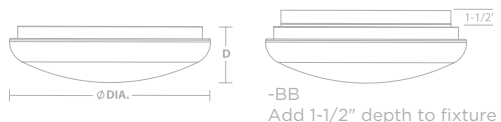

ORDERING INFORMATION

SERIES	OPTION
CMF111600LAJD1 11"	BLANK Standard
CMF142400LAJD1* 14"	-BB Emergency Battery Back-Up
CMF193100LAJD1* 19"