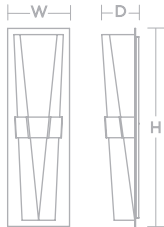

SORRENTO

Metal backplate and decorative band
White acrylic diffuser

HEIGHT	18-1/2" H
WIDTH	4-3/4" W
DEPTH	3-1/2" D
SOURCE LUMENS	1400
WATTAGE	17W
VOLTAGE	120-277V
COLOR TEMP	Adjustable 3000K/3500K/4000K
CRI	>90
DIMMING	0-10V (120-277V) & TRIAC/ELV (120V)
FINISH	Oakley Bronze* or Satin Nickel

ORDERING INFORMATION

SERIES	FINISH
SORS051914LAJUD	KB Oakley Bronze*
	SN Satin Nickel

Ex: SORS051914LAJUDSN

*Minimum order quantity required, consult factory.

SN