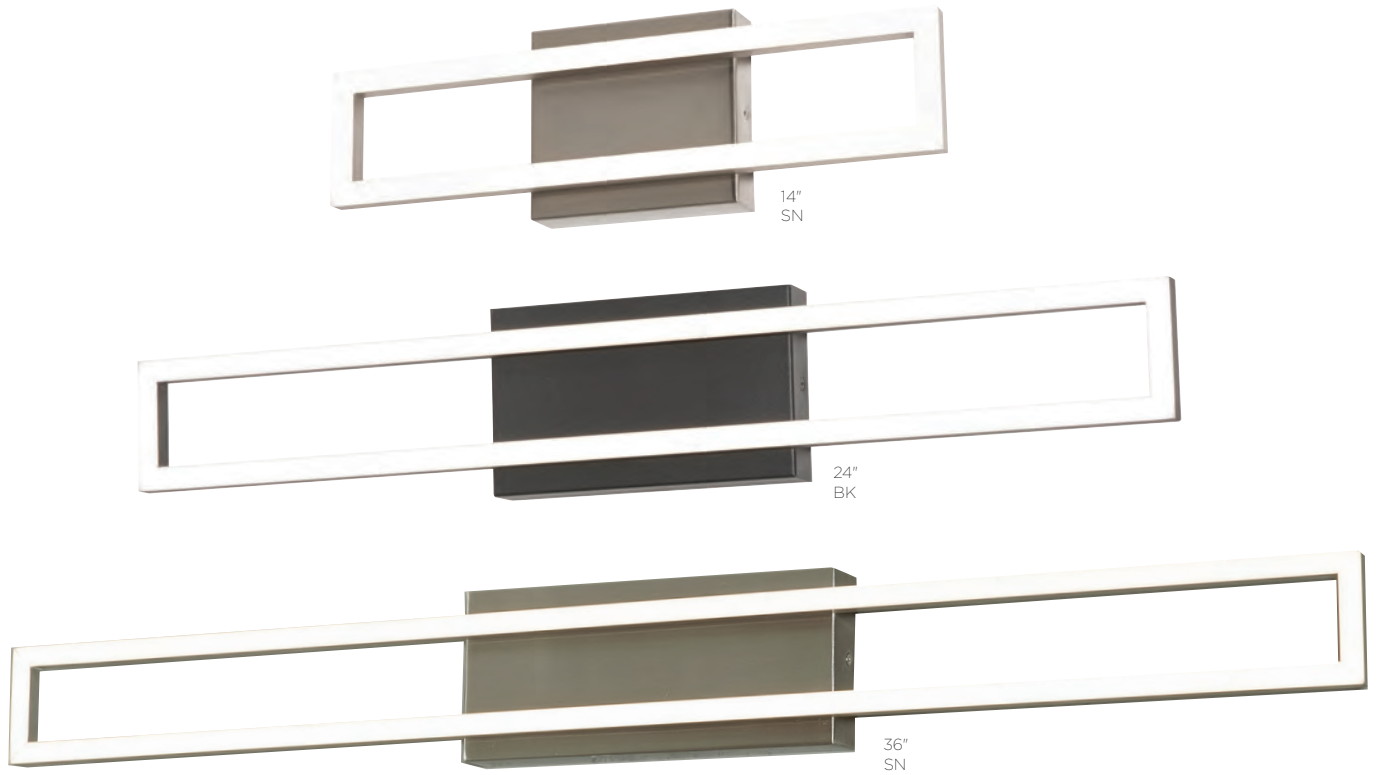

ORDERING INFORMATION

MODEL

LCAV2405L30D1PC 24"
LCAV3606L30D1PC 36"

VANITY

ZOLA

Durable metal construction
White acrylic diffuser
Horizontal or vertical mounting

LENGTH	13-3/4" L	24" L	35-1/2" L
HEIGHT	4-1/4" H	4-1/4" H	4-1/4" H
DEPTH	1-3/4" D	1-3/4" D	2" D
SOURCE LUMENS	1400	1900	3200
DELIVERED LUMENS	1150	1400	2400
WATTAGE	15W	18W	33W
VOLTAGE	120V		
COLOR TEMP	3000K		
CRI	>90		
DIMMING	TRIAC/ELV		
FINISH	Black or Satin Nickel		