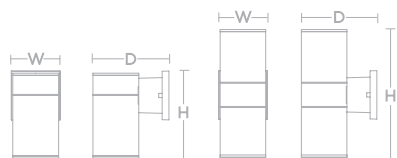

ORDERING INFORMATION

MODEL

EVYW070410L30MVBK 8" (1-LIGHT)
EVYW070418L30MVBK 12" (2-LIGHT)