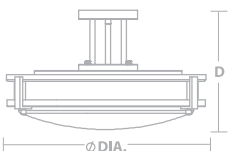

ORDERING INFORMATION

MODEL	DEPTH
CAC121200LAJD1	12"
CAC142400LAJD1	14"
CAC243100LAJD1	24"

6"

4"

SLIM

Ultra low profile
 Flat back design
 Mimics the look of recessed lighting without the need for housings
 Frosted acrylic diffuser