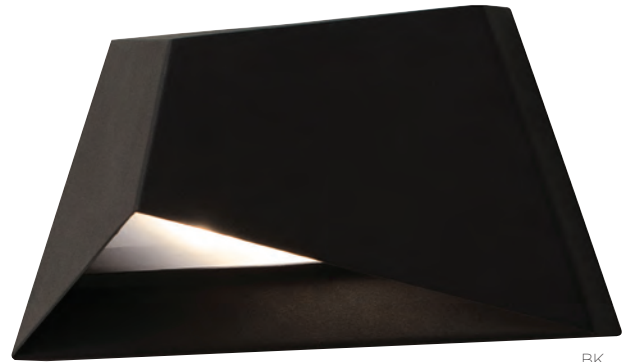

BK

ORDERING INFORMATION

SERIES	FINISH
CNCW100510L30D2	BK Black WH White

Ex: CNCW100510L30D2BK

DAKOTA

Durable metal construction
Frosted glass diffuser
Down-light illumination
Durable powder coat finish for outdoor applications
Minimum starting temp -4° F/-20° C

HEIGHT	4-1/8" H
WIDTH	4-7/8" W
DEPTH	2-1/2" D
SOURCE LUMENS	1000
DELIVERED LUMENS	537
WATTAGE	12W
VOLTAGE	120-277V
COLOR TEMP	3000K
CRI	>90
DIMMING	0-10V
FINISH	Black or White