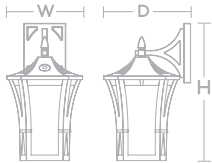

STRATFORD

Die-cast aluminum construction
Clear crackle glass
Integrated dusk-to-dawn photocell
Minimum starting temp -4° F/-20° C

HEIGHT	15-1/4" H
WIDTH	8-1/2" W
DEPTH	9-3/4" D
SOURCE LUMENS	1100
DELIVERED LUMENS	725
WATTAGE	11W
VOLTAGE	120V
COLOR TEMP	3000K
CRI	>80
FINISH	Black

ORDERING INFORMATION

MODEL

SATW091508L30ENBK