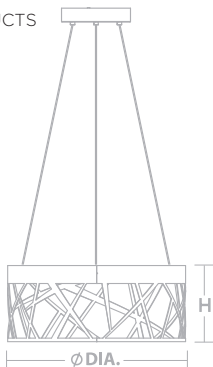

RELATED PRODUCTS

Ceiling, p. 181
Vanity, p. 228
Outdoor, p. 267