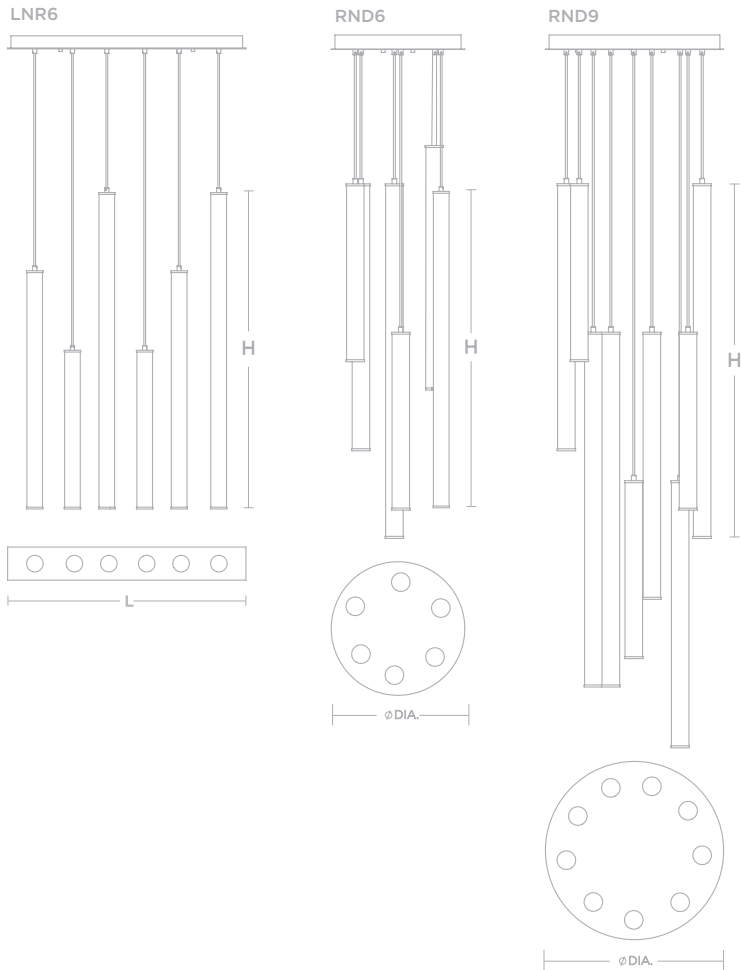

ORDERING INFORMATION

SERIES	FINISH	CANOPY
CADP99L30UD	BK Black SN Satin Nickel	LNR6 (6) Light Linear RND6 (6) Light Round RND9 (9) Light Round

Ex: CADP99L30UDSNRND9