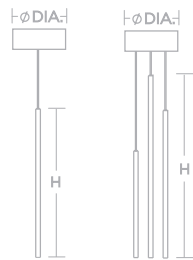

POINT

Micro thin cylinder with powder coat finish
9 ft. adjustable cord

HEIGHT	14" H	18" H
DIAMETER	5-1/2" DIA.	5-1/2" DIA.
SOURCE LUMENS	240	720
WATTAGE	5W	9W
VOLTAGE	120V	
COLOR TEMP	3000K	
CRI	>90	
DIMMING	TRIAC/ELV (3-LIGHT MULTI-LIGHT ONLY*)	
FINISH	Satin Nickel, Polished Chrome, Black, White	

ORDERING INFORMATION

SERIES

PNTP0102L30EN 14" (1-Light)
PNTP0107L30D1* 18" (3-Light)

FINISH

BK Black
PC Polished Chrome
SN Satin Nickel
WH White

Ex: PNTP0107L30D1WH

PENDANT