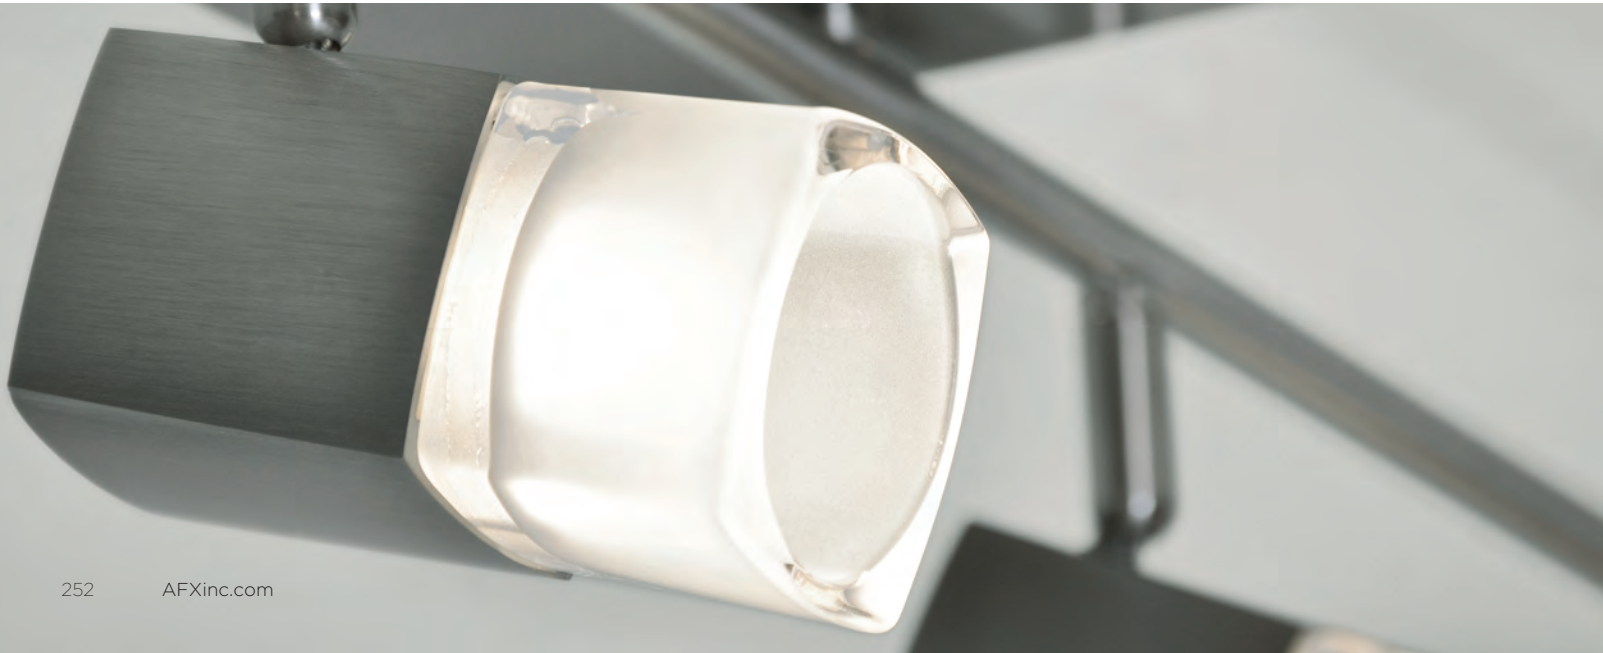

ORDERING INFORMATION

MODEL
MTRF4450L30SN