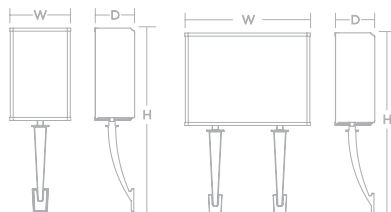

ORDERING INFORMATION

SERIES		FINISH/SHADE
SHS061807LAJUD	6" Single Arm	SNLA Satin Nickel/Linen Acrylic
SHS121814LAJUD	13" Double Arm	ACLN Champagne/Cream Linen

Ex: SHS121814LAJUDACLN

RELATED PRODUCTS
Overbed, p. 310