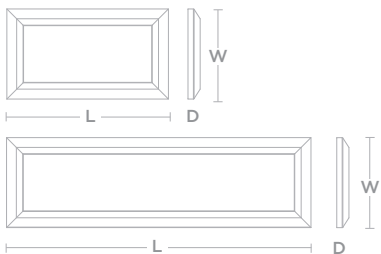

ATLAS

LED flat panel, low profile construction
Extruded metal frame

LENGTH	26-3/4" L	50-3/8" L
WIDTH	15" W	15" W
DEPTH	2" D	2" D
SOURCE LUMENS	2600	3900
WATTAGE	26W	39W
VOLTAGE	120V	
COLOR TEMP	3000K	
CRI	>90	
DIMMING	TRIAC/ELV	
FINISH	Oil-Rubbed Bronze or Satin Nickel	

ORDERING INFORMATION

SERIES		FINISH
ATLF12241800L30D1	27"	RB Oil-Rubbed Bronze
ATL12483200L30D1	50"	SN Satin Nickel

Ex: ATL12483200L30DIRB

RELATED PRODUCTS:
Ceiling, p. 200