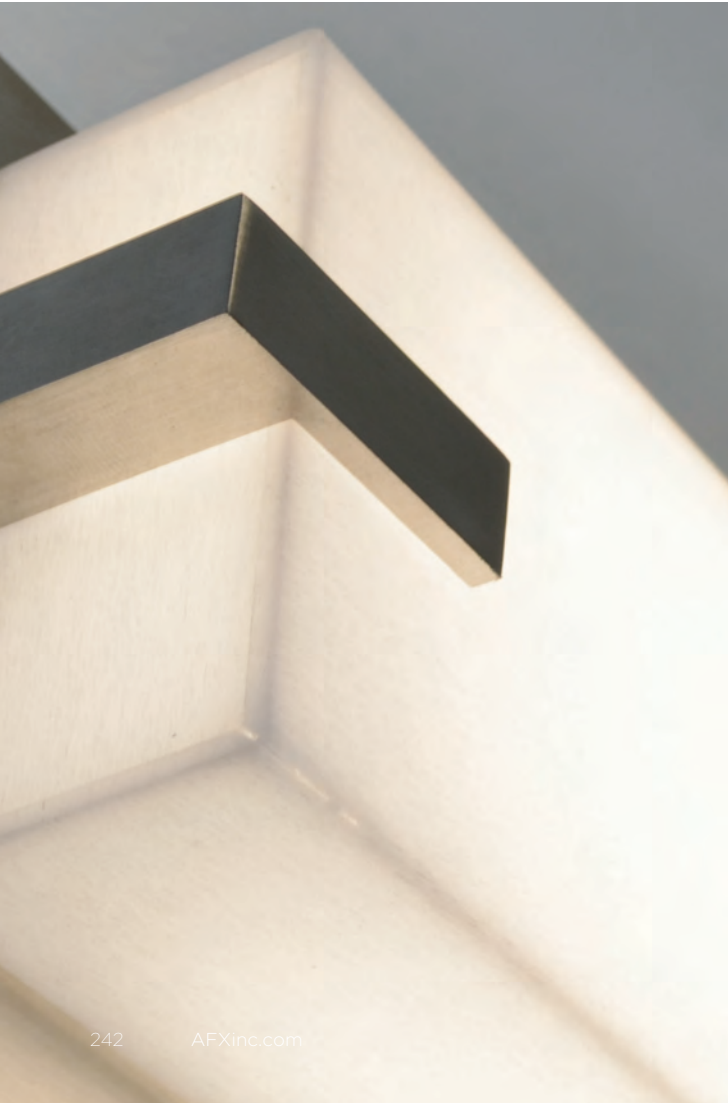

SINCLAIR

Durable metal construction
White acrylic diffuser
Horizontal or vertical mounting

LENGTH	27" L	39" L	50-1/4" L
HEIGHT	4-5/8" H	4-5/8" H	4-5/8" H
DEPTH	3" D	3" D	3" D
SOURCE LUMENS	2000	3000	4000
DELIVERED LUMENS	1539	1847	2924
WATTAGE	26W	35W	49W
VOLTAGE	120-277V		
COLOR TEMP	Adjustable 3000K/3500K/4000K		
CRI	>90		
DIMMING	0-10V		
FINISH	Satin Nickel		

ORDERING INFORMATION

MODEL	
SNV240520LAJD2SN	27"
SNV360530LAJD2SN	39"
SNV480540LAJD2SN	50"

RELATED PRODUCTS

Scnce, p. 130
Ceiling, p. 184