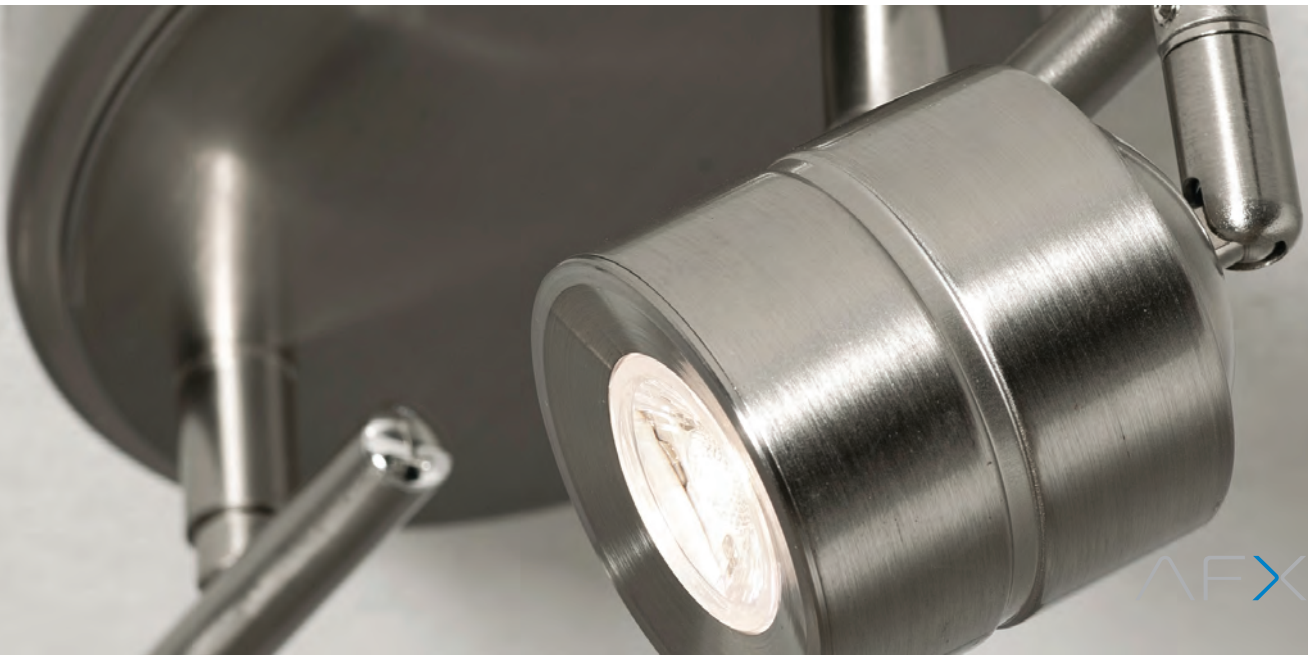

ORDERING INFORMATION

MODEL

CRRF4450L30SN 36"
CRRF6450L30SN 55"

FIXED RAIL