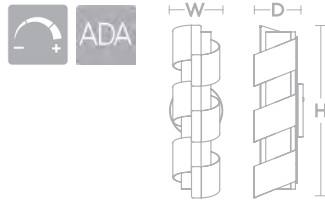

LOUIE

Two-tone metal finish
White acrylic diffuser
Vertical or horizontal mounting

HEIGHT	13-3/4" H
WIDTH	4-1/8" W
DEPTH	4" D
SOURCE LUMENS	1200
DELIVERED LUMENS	346
WATTAGE	16W
VOLTAGE	120V
COLOR TEMP	3000K
CRI	>90
DIMMING	TRIAC/ELV
FINISH	Black/Gold

ORDERING INFORMATION

MODEL
LOUS0512L30D1BK