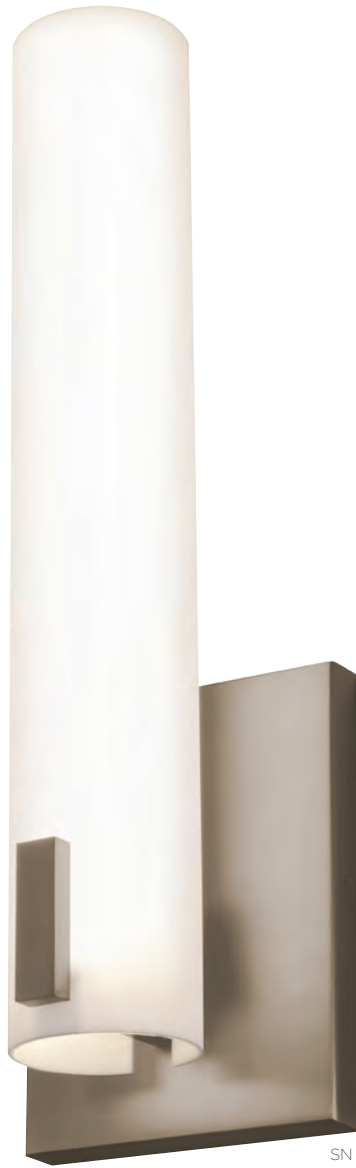

ORDERING INFORMATION

SERIES	FINISH
GLYS140512L30D1	SB Satin Brass SN Satin Nickel

Ex: GLYS140512L30DISB

BOWEN

Durable metal construction
White acrylic diffuser

HEIGHT	14-1/4" H
WIDTH	4-1/2" W
DEPTH	3-3/4" D
SOURCE LUMENS	1200
DELIVERED LUMENS	808
WATTAGE	15.5W
VOLTAGE	120V
COLOR TEMP	3000K
CRI	>90
DIMMING	TRIAC/ELV
FINISH	Satin Brass or Satin Nickel