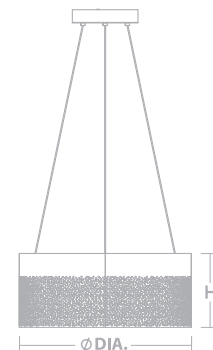

RELATED PRODUCTS

Sconce, p. 101
Ceiling, p. 180