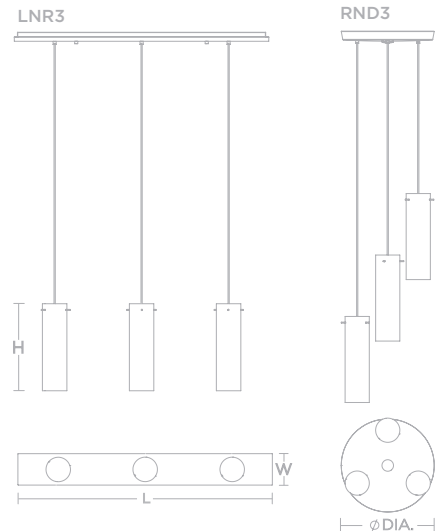

3-Light Linear Canopy
 41" L x 5" W x 1-1/2" D

PENDANT

ARMITAGE

Clear, crackle or tinted glass
 Satin nickel canopy and socket
 9 ft. adjustable cord
 Medium base socket 60W Max* (lamps not included)

HEIGHT 8" H
 DIAMETER 10" DIA.
 LIGHT SOURCE (1) LAMP
 WATTAGE 60W (MAX)*
 FINISH Clear Crackle, Brown, Clear or Aqua